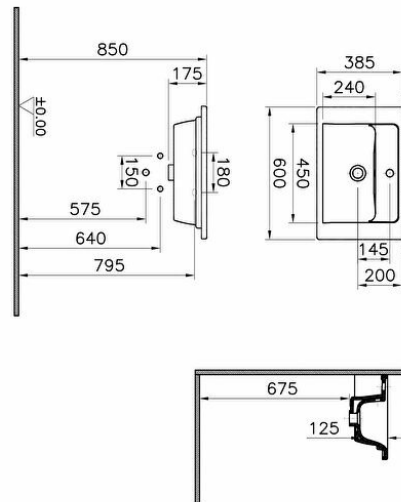

Collection: Integra

Technical specifications

Colour	White
Height	165
Width	600
Depth	385
Designer	VitrA Design Team
Finish	Hygiene
Material	Hygiene

Overflow Hole	With Overflow
Packaged Product	620X190X440
Sizes (WxDxH)	
Certificate	CE
Overflow Hole Detail	With Overflow
Tap Hole Options	Single Tap Hole
Ceramic Sanitaryware	
Guarantee	10
Drainer	Not included
Syphon	Syphon Not Included

Body Material	FFC- Fire Fine Clay
Marketing Measure (cm)	60 x 39

2A technical drawing

**Technical specifications**

Colour: White **Height:** 165 **Width:** 600 **Depth:** 385 **Designer:** VitrA Design Team **Finish:** Hygiene **Material:** Hygiene **Overflow Hole:** With Overflow **Packaged Product Sizes (WxDxH):** 620X190X440 **Certificate:** CE **Overflow Hole Detail:** With Overflow **Tap Hole Options Ceramic Sanitaryware:** Single Tap Hole **Guarantee:** 10 **Drainer:** Not included **Syphon:** Syphon Not Included **Body Material:** FFC- Fire Fine Clay **Marketing Measure (cm):** 60 x 39