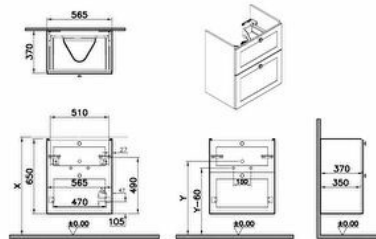

Collection: Root Classic

Technical specifications

Colour	Matte Fjord Green
Height	650
Width	564
Depth	375
Designer	VitrA Design Team
Finish	PVC
Finish-Front	PVC
Front Colour	Matt fjord green

Body Material	MDF
Drawer option	2 Drawers
LED	No
Drainer	Including
Syphon Cut-Out	Yes
Assembly	Suspended
Number of Doors	2

Front Material	MDF
Full Extension	Yes
Handle Material	Zamak
Material	PVC
Soft close	Yes
Syphon	Syphon Included
Washbasin Type	Compatible with vanity basin
Body Colour	Matt fjord green

Packaged Product	
Sizes (WxDxH)	614X425X700
Grip	Root Round Handle
Leg Option	No
Guarantee	2
Marketing Measure (cm)	60

2A technical drawing

**Technical specifications**

Colour: Matte Fiyord Green **Height:** 650 **Width:** 564 **Depth:** 375 **Designer:** VitrA Design Team **Finish:** PVC **Finish-Front:** PVC **Front Colour:** Matt fijord green **Front Material:** MDF **Full Extension:** Yes **Handle Material:** Zamak **Material:** PVC **Soft close:** Yes **Syphon:** Syphon Included **Washbasin Type:** Compatible with vanity basin **Body Colour:** Matt fijord green **Body Material:** MDF **Drawer option:** 2 Drawers **LED:** No **Drainer:** Including **Syphon Cut-Out:** Yes **Assembly:** Suspended **Number of Doors:** 2 **Packaged Product Sizes (WxDxH):** 614X425X700 **Grip:** Root Round Handle **Leg Option:** No **Guarantee:** 2 **Marketing Measure (cm):** 60