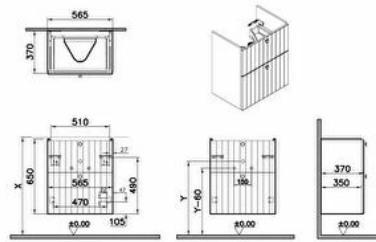

Collection: Root Groove

Technical specifications

Colour	Matte Fjord Green
Height	650
Width	564
Depth	375
Designer	VitrA Design Team
Finish	PVC
Finish-Front	PVC
Front Colour	Matt fjord green

Body Material	MDF
Drawer option	2 Drawers
LED	No
Drainer	Including
Syphon Cut-Out	Yes
Assembly	Suspended
Number of Doors	2

Front Material	MDF
Full Extension	Yes
Handle Material	Zamak
Material	PVC
Soft close	Yes
Syphon	Syphon Included
Washbasin Type	Compatible with vanity basin
Body Colour	Matt fjord green

Packaged Product	
Sizes (WxDxH)	614X425X700
Grip	Root Round Handle
Leg Option	No
Guarantee	2
Marketing Measure (cm)	60

2A technical drawing

Technical specifications

Colour: Matte Fiyord Green **Height:** 650 **Width:** 564 **Depth:** 375 **Designer:** VitrA Design Team **Finish:** PVC **Finish-Front:** PVC **Front Colour:** Matt fijord green **Front Material:** MDF **Full Extension:** Yes **Handle Material:** Zamak **Material:** PVC **Soft close:** Yes **Syphon:** Syphon Included **Washbasin Type:** Compatible with vanity basin **Body Colour:** Matt fijord green **Body Material:** MDF **Drawer option:** 2 Drawers **LED:** No **Drainer:** Including **Syphon Cut-Out:** Yes **Assembly:** Suspended **Number of Doors:** 2 **Packaged Product Sizes (WxDxH):** 614X425X700 **Grip:** Root Round Handle **Leg Option:** No **Guarantee:** 2 **Marketing Measure (cm):** 60