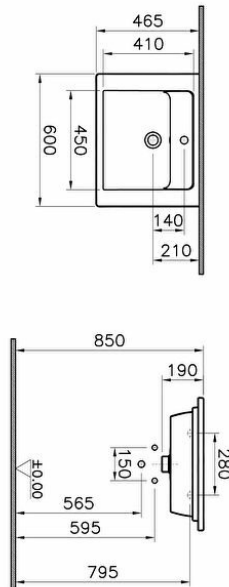

Collection: Integra

Technical specifications

Colour	White
Height	175
Width	605
Depth	470
Designer	VitrA Design Team
Finish	Hygiene
Material	Hygiene

Overflow Hole	With Overflow
Packaged Product	620X210X510
Sizes (WxDxH)	
Certificate	CE
Body Material	FFC- Fire Fine Clay
Design Shape	Rectangular
Washbasin	
Overflow Hole Detail	With Overflow
Tap Hole Options	Single Tap Hole
Ceramic Sanitaryware	
Guarantee	10

Drainer	Not included
Syphon	Syphon Not Included
Marketing Measure (cm)	60 x 47

2A technical drawing

**Technical specifications**

Colour: White **Height:** 175 **Width:** 605 **Depth:** 470 **Designer:** VitrA Design Team **Finish:** Hygiene **Material:** Hygiene **Overflow Hole:** With Overflow **Packaged Product Sizes (WxDxH):** 620X210X510 **Certificate:** CE **Body Material:** FFC- Fire Fine Clay **Design Shape Washbasin:** Rectangular **Overflow Hole Detail:** With Overflow **Tap Hole Options Ceramic Sanitaryware:** Single Tap Hole **Guarantee:** 10 **Drainer:** Not included **Syphon:** Syphon Not Included **Marketing Measure (cm):** 60 x 47