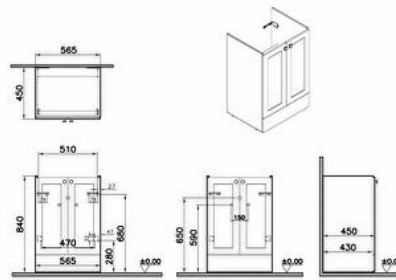

Collection: Root Classic

Technical specifications

Colour	Matt Dark Blue
Height	834
Width	564
Depth	449
Designer	VitrA Design Team
Finish	PVC
Finish-Front	PVC
Front Colour	Matt dark blue

Body Material	MDF
LED	No
Drainer	Including
Syphon Cut-Out	No
Assembly	Suspended
Packaged Product Sizes (WxDxH)	614X499X884
Grip	Root Round Handle

Front Material	MDF
Handle Material	Zamak
Material	PVC
Number of Doors	2
Soft close	Yes
Syphon	Syphon Included
Washbasin Type	Compatible with vanity basin
Body Colour	Matt dark blue

Leg Option	No
Door Option	2 Doors
Guarantee	2
Marketing Measure (cm)	60

2A technical drawing

**Technical specifications**

Colour: Matt Dark Blue **Height:** 834 **Width:** 564 **Depth:** 449 **Designer:** VitrA Design Team **Finish:** PVC **Finish-Front:** PVC **Front Colour:** Matt dark blue **Front Material:** MDF **Handle Material:** Zamak **Material:** PVC **Number of Doors:** 2 **Soft close:** Yes **Syphon:** Syphon Included **Washbasin Type:** Compatible with vanity basin **Body Colour:** Matt dark blue **Body Material:** MDF **LED:** No **Drainer:** Including **Syphon Cut-Out:** No **Assembly:** Suspended **Packaged Product Sizes (WxDxH):** 614X499X884 **Grip:** Root Round Handle **Leg Option:** No **Door Option:** 2 Doors **Guarantee:** 2 **Marketing Measure (cm):** 60