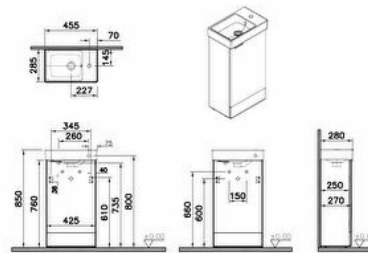

Collection: S20 Square

Technical specifications

Colour	Anthracite High Gloss
Height	845
Width	270
Depth	425
Designer	Noa
Door Hinge Position	Right
Drainer	Not included

Hinge Material	Steel
Hinge Type	Cruciform
Leg Option	No
Material	Melamine
Number of Doors	1
Soft close	Yes
Syphon	Syphon Not Included
Tap Hole Options	1 Faucet Hole

Hinge Color	Nickel
Marketing Measure (cm)	45 CM
Code Of Basin Included	7892L003-0029

Finish	Melamine
Finish-Front	Melamine
Front Colour	Anthracite High Gloss
Front Material	MDF
Grip	Integrated Short Handle
Guarantee	2
Handle Material	Aluminum

Tap Hole Position	Right
Washbasin colour	White
Washbasin Type	Standard washbasin
Assembly	Floorstanding
Body Coating	Melamine
Body Colour	Anthracite High Gloss
Body Material	MDF
Drawer option	One door, floor-standing

2A technical drawing

Technical specifications

Colour: Anthracite High Gloss **Height:** 845 **Width:** 270 **Depth:** 425 **Designer:** Noa **Door Hinge Position:** Right **Drainer:** Not included **Finish:** Melamine **Finish-Front:** Melamine **Front Colour:** Anthracite High Gloss **Front Material:** MDF **Grip:** Integrated Short Handle **Guarantee:** 2 **Handle Material:** Aluminum **Hinge Material:** Steel **Hinge Type:** Cruciform **Leg Option:** No **Material:** Melamine **Number of Doors:** 1 **Soft close:** Yes **Syphon:** Syphon Not Included **Tap Hole Options:** 1 **Faucet Hole Tap Hole Position:** Right **Washbasin colour:** White **Washbasin Type:** Standard washbasin **Assembly:** Floorstanding **Body Coating:** Melamine **Body Colour:** Anthracite High Gloss **Body Material:** MDF **Drawer option:** One door, floor-standing **Hinge Color:** Nickel **Marketing Measure (cm):** 45 CM **Code Of Basin Included:** 7892L003-0029