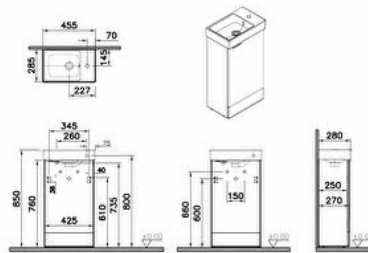

Collection: S20 Square

Technical specifications

Colour	Maple Oak
Height	845
Width	270
Depth	425
Designer	Noa
Door Hinge Position	Right
Drainer	Not included
Finish	Melamine

Hinge Type	Cruciform
Leg Option	No
Material	Melamine
Number of Doors	1
Soft close	Yes
Syphon	Syphon Not Included
Tap Hole Options	1 Faucet Hole
Tap Hole Position	Right

Marketing Measure (cm)	45 CM
-------------------------------	-------

Code Of Basin Included	7892L003-0029
-------------------------------	---------------

Finish-Front	Melamine
Front Colour	Golden Oak
Front Material	Chipboard
Grip	Integrated Short Handle
Guarantee	2
Handle Material	Aluminum
Hinge Material	Steel

Washbasin colour	White
Washbasin Type	Standard washbasin
Assembly	Floorstanding
Body Coating	Melamine
Body Colour	Golden Oak
Body Material	Chipboard
Drawer option	One door, floor-standing
Hinge Color	Nickel

2A technical drawing**Technical specifications**

Colour: Maple Oak **Height:** 845 **Width:** 270 **Depth:** 425 **Designer:** Noa **Door Hinge Position:** Right **Drainer:** Not included **Finish:** Melamine **Finish-Front:** Melamine **Front Colour:** Golden Oak **Front Material:** Chipboard **Grip:** Integrated Short Handle **Guarantee:** 2 **Handle Material:** Aluminum **Hinge Material:** Steel **Hinge Type:** Cruciform **Leg Option:** No **Material:** Melamine **Number of Doors:** 1 **Soft close:** Yes **Syphon:** Syphon Not Included **Tap Hole Options:** 1 **Faucet Hole Tap Hole Position:** Right **Washbasin colour:** White **Washbasin Type:** Standard washbasin **Assembly:** Floorstanding **Body Coating:** Melamine **Body Colour:** Golden Oak **Body Material:** Chipboard **Drawer option:** One door, floor-standing **Hinge Color:** Nickel **Marketing Measure (cm):** 45 CM **Code Of Basin Included:** 7892L003-0029