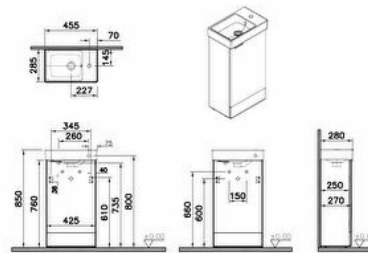

Collection: S20 Square

Technical specifications

Colour	Cordoba
Height	845
Width	270
Depth	425
Designer	Noa
Door Hinge Position	Right
Drainer	Not included

Hinge Material	Steel
Hinge Type	Cruciform
Leg Option	No
Material	Melamine
Number of Doors	1
Soft close	Yes
Syphon	Syphon Not Included
Tap Hole Options	1 Faucet Hole

Hinge Color	Nickel
Marketing Measure (cm)	45 CM
Code Of Basin Included	7892L003-0029

Finish	Melamine
Finish-Front	Melamine
Front Colour	Cordoba
Front Material	Chipboard
Grip	Integrated Short Handle
Guarantee	2
Handle Material	Aluminum

Tap Hole Position	Right
Washbasin colour	White
Washbasin Type	Standard washbasin
Assembly	Floorstanding
Body Coating	Melamine
Body Colour	Cordoba
Body Material	Chipboard
Drawer option	One door, floor-standing

2A technical drawing**Technical specifications**

Colour: Cordoba **Height:** 845 **Width:** 270 **Depth:** 425 **Designer:** Noa **Door Hinge Position:** Right **Drainer:** Not included **Finish:** Melamine **Finish-Front:** Melamine **Front Colour:** Cordoba **Front Material:** Chipboard **Grip:** Integrated Short Handle **Guarantee:** 2 **Handle Material:** Aluminum **Hinge Material:** Steel **Hinge Type:** Cruciform **Leg Option:** No **Material:** Melamine **Number of Doors:** 1 **Soft close:** Yes **Syphon:** Syphon Not Included **Tap Hole Options:** 1 Faucet Hole **Tap Hole Position:** Right **Washbasin colour:** White **Washbasin Type:** Standard washbasin **Assembly:** Floorstanding **Body Coating:** Melamine **Body Colour:** Cordoba **Body Material:** Chipboard **Drawer option:** One door, floor-standing **Hinge Color:** Nickel **Marketing Measure (cm):** 45 CM **Code Of Basin Included:** 7892L003-0029