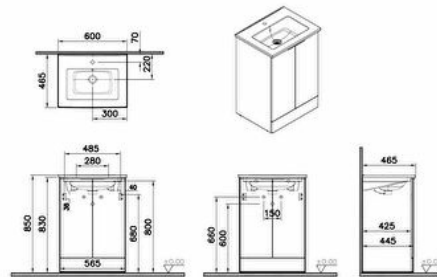

Collection: S20 Square

Technical specifications

Colour	Anthracite High Gloss
Height	845
Width	565
Depth	445
Designer	Noa
Drainer	Not included
Finish	Melamine

Hinge Type	Cruciform
Leg Option	No
Material	Melamine
Number of Doors	2
Soft close	Yes
Syphon	Syphon Not Included
Tap Hole Options	1 Faucet Hole
Tap Hole Position	Middle

Marketing Measure (cm)	60 CM
Code Of Basin Included	7676B003-0001

Finish-Front	Melamine
Front Colour	Anthracite High Gloss
Front Material	MDF
Grip	Integrated Short Handle
Guarantee	2
Handle Material	Aluminum
Hinge Material	Steel

Washbasin colour	White
Washbasin Type	Ceramic Vanity with sink
Assembly	Floorstanding
Body Coating	Melamine
Body Colour	Anthracite High Gloss
Body Material	MDF
Drawer option	Two doors, floor-standing
Hinge Color	Nickel

2A technical drawing

Technical specifications

Colour: Anthracite High Gloss **Height:** 845 **Width:** 565 **Depth:** 445 **Designer:** Noa **Drainer:** Not included **Finish:** Melamine **Finish-Front:** Melamine **Front Colour:** Anthracite High Gloss **Front Material:** MDF **Grip:** Integrated Short Handle **Guarantee:** 2 **Handle Material:** Aluminum **Hinge Material:** Steel **Hinge Type:** Cruciform **Leg Option:** No **Material:** Melamine **Number of Doors:** 2 **Soft close:** Yes **Syphon:** Syphon Not Included **Tap Hole Options:** 1 Faucet Hole **Tap Hole Position:** Middle **Washbasin colour:** White **Washbasin Type:** Ceramic Vanity with sink **Assembly:** Floorstanding **Body Coating:** Melamine **Body Colour:** Anthracite High Gloss **Body Material:** MDF **Drawer option:** Two doors, floor-standing **Hinge Color:** Nickel **Marketing Measure (cm):** 60 CM **Code Of Basin Included:** 7676B003-0001