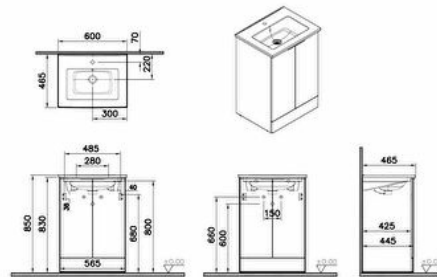

### Technical specifications

<b>Colour</b>	Maple Oak
<b>Height</b>	845
<b>Width</b>	565
<b>Depth</b>	445
<b>Designer</b>	Noa
<b>Drainer</b>	Not included
<b>Finish</b>	Melamine

<b>Leg Option</b>	No
<b>Material</b>	Melamine
<b>Number of Doors</b>	2
<b>Soft close</b>	Yes
<b>Syphon</b>	Syphon Not Included
<b>Tap Hole Options</b>	1 Faucet Hole
<b>Tap Hole Position</b>	Middle
<b>Washbasin colour</b>	White

<b>Marketing Measure (cm)</b>	60 CM
-------------------------------	-------

<b>Code Of Basin Included</b>	7676B003-0001
-------------------------------	---------------

<b>Finish-Front</b>	Melamine
<b>Front Colour</b>	Golden Oak
<b>Front Material</b>	Chipboard
<b>Grip</b>	Integrated Short Handle
<b>Guarantee</b>	2
<b>Handle Material</b>	Aluminum
<b>Hinge Material</b>	Steel
<b>Hinge Type</b>	Cruciform

**2A technical drawing****Technical specifications**

**Colour:** Maple Oak **Height:** 845 **Width:** 565 **Depth:** 445 **Designer:** Noa **Drainer:** Not included **Finish:** Melamine **Finish-Front:** Melamine **Front Colour:** Golden Oak **Front Material:** Chipboard **Grip:** Integrated Short Handle **Guarantee:** 2 **Handle Material:** Aluminum **Hinge Material:** Steel **Hinge Type:** Cruciform **Leg Option:** No **Material:** Melamine **Number of Doors:** 2 **Soft close:** Yes **Syphon:** Syphon Not Included **Tap Hole Options:** 1 Faucet Hole **Tap Hole Position:** Middle **Washbasin colour:** White **Washbasin Type:** Ceramic Vanity with sink **Assembly:** Floorstanding **Body Coating:** Melamine **Body Colour:** Golden Oak **Body Material:** Chipboard **Drawer option:** Two doors, floor-standing **Hinge Color:** Nickel **Marketing Measure (cm):** 60 CM **Code Of Basin Included:** 7676B003-0001