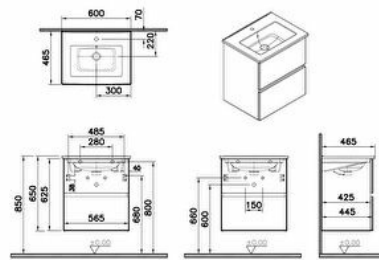

### Technical specifications

<b>Colour</b>	Maple Oak
<b>Height</b>	625
<b>Width</b>	565
<b>Depth</b>	445
<b>Designer</b>	Noa
<b>Drainer</b>	Not included
<b>Finish</b>	Melamine

<b>Syphon</b>	Syphon Not Included
<b>Syphon Cut-Out</b>	Yes
<b>Tap Hole Options</b>	1 Faucet Hole
<b>Tap Hole Position</b>	Middle
<b>Washbasin colour</b>	White
<b>Washbasin Type</b>	Ceramic Vanity with sink
<b>Assembly</b>	Suspended
<b>Body Coating</b>	Melamine

<b>Body Colour</b>	Golden Oak
<b>Body Material</b>	Chipboard
<b>Drawer option</b>	2 Drawers
<b>Number of Doors</b>	2
<b>Marketing Measure (cm)</b>	60 CM
<b>Code Of Basin Included</b>	7676B003-0001

### Technical specifications

**Colour:** Maple Oak **Height:** 625 **Width:** 565 **Depth:** 445 **Designer:** Noa **Drainer:** Not included **Finish:** Melamine **Finish-Front:** Melamine **Front Colour:** Golden Oak **Front Material:** Chipboard **Full Extension:** No **Guarantee:** 2 **Leg Option:** No **Material:** Melamine **Soft close:** Yes **Syphon:** Syphon Not Included **Syphon Cut-Out:** Yes **Tap Hole Options:** 1 Faucet Hole **Tap Hole Position:** Middle **Washbasin colour:** White **Washbasin Type:** Ceramic Vanity with sink **Assembly:** Suspended **Body Coating:** Melamine **Body Colour:** Golden Oak **Body Material:** Chipboard **Drawer option:** 2 Drawers **Number of Doors:** 2 **Marketing Measure (cm):** 60 **CM Code Of Basin Included:** 7676B003-0001