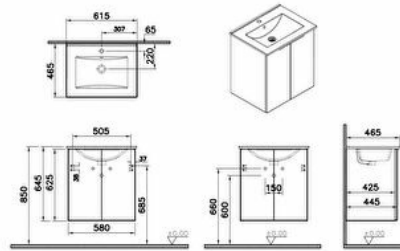

Collection: S20 Square

Technical specifications

Colour	Anthracite High Gloss
Finish	Melamine
Material	Melamine
Designer	Noa
Drainer	Not included
Finish-Front	Melamine

Tap Hole Options	1 Faucet Hole
Tap Hole Position	Middle
Washbasin colour	White
Washbasin Type	Ceramic Vanity with sink
Assembly	Suspended
Body Coating	Melamine
Body Colour	Anthracite High Gloss
Body Material	MDF

Front Colour	Anthracite High Gloss
Front Material	MDF
Grip	Integrated Long Handle
Handle Material	Aluminum
Leg Option	No
Number of Doors	2
Soft close	Yes
Syphon	Syphon Not Included

Drawer option	Two Doors
Marketing Measure (cm)	60 CM
Code Of Basin Included	8307B003-0001

2A technical drawing

Technical specifications

Colour: Anthracite High Gloss **Finish:** Melamine **Material:** Melamine **Designer:** Noa **Drainer:** Not included **Finish-Front:** Melamine
Front Colour: Anthracite High Gloss **Front Material:** MDF **Grip:** Integrated Long Handle **Handle Material:** Aluminum **Leg Option:** No
Number of Doors: 2 **Soft close:** Yes **Syphon:** Syphon Not Included **Tap Hole Options:** 1 Faucet Hole **Tap Hole Position:** Middle
Washbasin colour: White **Washbasin Type:** Ceramic Vanity with sink **Assembly:** Suspended **Body Coating:** Melamine **Body Colour:** Anthracite High Gloss **Body Material:** MDF **Drawer option:** Two Doors **Marketing Measure (cm):** 60 CM **Code Of Basin Included:** 8307B003-0001