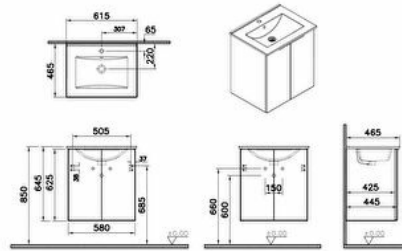

### Technical specifications

<b>Colour</b>	White High Gloss
<b>Finish</b>	Melamine
<b>Material</b>	Melamine
<b>Designer</b>	Noa
<b>Drainer</b>	Not included
<b>Finish-Front</b>	Melamine

<b>Tap Hole Options</b>	1 Faucet Hole
<b>Tap Hole Position</b>	Middle
<b>Washbasin colour</b>	White
<b>Washbasin Type</b>	Ceramic Vanity with sink
<b>Assembly</b>	Suspended
<b>Body Coating</b>	Melamine
<b>Body Colour</b>	White high gloss
<b>Body Material</b>	Chipboard

<b>Drawer option</b>	Two Doors
<b>Marketing Measure (cm)</b>	60 CM
<b>Code Of Basin Included</b>	8307B003-0001

### Technical specifications

**Colour:** White High Gloss **Finish:** Melamine **Material:** Melamine **Designer:** Noa **Drainer:** Not included **Finish-Front:** Melamine **Front Colour:** Glossy White **Front Material:** Chipboard **Grip:** Integrated Long Handle **Handle Material:** Aluminum **Leg Option:** No **Number of Doors:** 2 **Soft close:** Yes **Syphon:** Syphon Not Included **Tap Hole Options:** 1 Faucet Hole **Tap Hole Position:** Middle **Washbasin colour:** White **Washbasin Type:** Ceramic Vanity with sink **Assembly:** Suspended **Body Coating:** Melamine **Body Colour:** White high gloss **Body Material:** Chipboard **Drawer option:** Two Doors **Marketing Measure (cm):** 60 CM **Code Of Basin Included:** 8307B003-0001