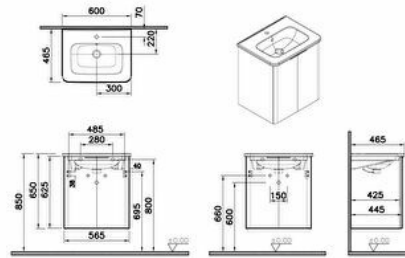

Collection: S20 Round

Technical specifications

| | |
|-----------------|--------------|
| Colour | Maple Oak |
| Height | 625 |
| Width | 565 |
| Depth | 445 |
| Designer | Noa |
| Drainer | Not included |
| Finish | Melamine |

| | |
|--------------------------|--------------------------|
| Soft close | Yes |
| Syphon | Syphon Not Included |
| Tap Hole Options | 1 Faucet Hole |
| Tap Hole Position | Middle |
| Washbasin colour | White |
| Washbasin Type | Ceramic Vanity with sink |
| Assembly | Suspended |
| Body Coating | Melamine |

| | |
|-------------------------------|---------------|
| Body Colour | Golden Oak |
| Body Material | Chipboard |
| Drawer option | Two Doors |
| Front Material | Chipboard |
| Marketing Measure (cm) | 60 CM |
| Code Of Basin Included | 7680B003-0001 |

2A technical drawing

Technical specifications

Colour: Maple Oak **Height:** 625 **Width:** 565 **Depth:** 445 **Designer:** Noa **Drainer:** Not included **Finish:** Melamine **Finish-Front:** PVC
Front Colour: Golden Oak **Grip:** Integrated Short Handle **Guarantee:** 2 **Handle Material:** Aluminum **Leg Option:** No **Material:** Melamine
Number of Doors: 2 **Soft close:** Yes **Syphon:** Syphon Not Included **Tap Hole Options:** 1 Faucet Hole **Tap Hole Position:** Middle
Washbasin colour: White **Washbasin Type:** Ceramic Vanity with sink **Assembly:** Suspended **Body Coating:** Melamine
Body Colour: Golden Oak **Body Material:** Chipboard **Drawer option:** Two Doors **Front Material:** Chipboard **Marketing Measure (cm):** 60 CM **Code Of Basin Included:** 7680B003-0001