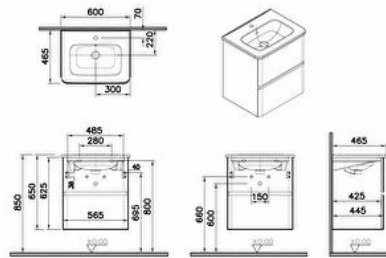

Collection: S20 Round

Technical specifications

Colour	White High Gloss
Height	625
Width	565
Depth	445
Designer	Noa
Drainer	Not included
Finish	Melamine

Syphon Cut-Out	Yes
Tap Hole Options	1 Faucet Hole
Tap Hole Position	Middle
Washbasin colour	White
Washbasin Type	Ceramic Vanity with sink
Assembly	Suspended
Body Coating	Melamine
Body Colour	White high gloss

Finish-Front	PVC
Front Colour	Glossy White
Full Extension	No
Guarantee	2
Leg Option	No
Material	Melamine
Soft close	Yes
Syphon	Syphon Not Included

Body Material	Chipboard
Drawer option	2 Drawers
Front Material	Chipboard
Number of Doors	2
Marketing Measure (cm)	60 CM
Code Of Basin Included	7680B003-0001

2A technical drawing

Technical specifications

Colour: White High Gloss **Height:** 625 **Width:** 565 **Depth:** 445 **Designer:** Noa **Drainer:** Not included **Finish:** Melamine **Finish-Front:** PVC **Front Colour:** Glossy White **Full Extension:** No **Guarantee:** 2 **Leg Option:** No **Material:** Melamine **Soft close:** Yes **Syphon:** Syphon Not Included **Syphon Cut-Out:** Yes **Tap Hole Options:** 1 **Faucet Hole Tap Hole Position:** Middle **Washbasin colour:** White **Washbasin Type:** Ceramic Vanity with sink **Assembly:** Suspended **Body Coating:** Melamine **Body Colour:** White high gloss **Body Material:** Chipboard **Drawer option:** 2 Drawers **Front Material:** Chipboard **Number of Doors:** 2 **Marketing Measure (cm):** 60 CM **Code Of Basin Included:** 7680B003-0001