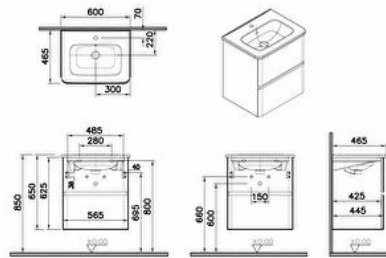

### Technical specifications

<b>Colour</b>	Maple Oak
<b>Height</b>	625
<b>Width</b>	565
<b>Depth</b>	445
<b>Designer</b>	Noa
<b>Drainer</b>	Not included
<b>Finish</b>	Melamine

<b>Syphon Cut-Out</b>	Yes
<b>Tap Hole Options</b>	1 Faucet Hole
<b>Tap Hole Position</b>	Middle
<b>Washbasin colour</b>	White
<b>Washbasin Type</b>	Ceramic Vanity with sink
<b>Assembly</b>	Suspended
<b>Body Coating</b>	Melamine
<b>Body Colour</b>	Golden Oak

<b>Body Material</b>	Chipboard
<b>Drawer option</b>	2 Drawers
<b>Front Material</b>	Chipboard
<b>Number of Doors</b>	2
<b>Marketing Measure (cm)</b>	60 CM
<b>Code Of Basin Included</b>	7680B003-0001

## 2A technical drawing

### Technical specifications

**Colour:** Maple Oak **Height:** 625 **Width:** 565 **Depth:** 445 **Designer:** Noa **Drainer:** Not included **Finish:** Melamine **Finish-Front:** PVC  
**Front Colour:** Golden Oak **Full Extension:** No **Guarantee:** 2 **Leg Option:** No **Material:** Melamine **Soft close:** Yes **Syphon:** Syphon  
 Not Included **Syphon Cut-Out:** Yes **Tap Hole Options:** 1 Faucet Hole **Tap Hole Position:** Middle **Washbasin colour:** White  
**Washbasin Type:** Ceramic Vanity with sink **Assembly:** Suspended **Body Coating:** Melamine **Body Colour:** Golden Oak **Body  
 Material:** Chipboard **Drawer option:** 2 Drawers **Front Material:** Chipboard **Number of Doors:** 2 **Marketing Measure (cm):** 60 CM  
**Code Of Basin Included:** 7680B003-0001