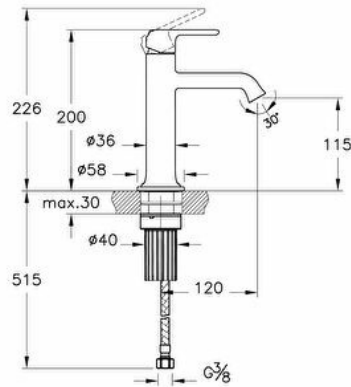

Collection: Origin Classic

Technical specifications

Colour	Chrome
Height	200
Width	58
Depth	148
Easy Assembly Feature	Yes
Finish	Chrome
Material	Chrome
Mixing Capability with Air	Yes

Cartridge	Basic
# of Water Inlet	Double Inlet
Number of Functions	6
Operating Pressure	Min:0.5-Max:10Recommended(1-5)
Outlet Turning Angle	Fixed
Designer	VitrA Design Team
Packaged Product Sizes (WxDxH)	365X165X70

Mounting type	Countertop
Spiral Hose Material	Stainless Steel PEX
Spiral Length	600
Spout Length	120
Water Label Class	Dark Green (0 < Flow Rate ≤ 6)
Aerator	Hidden
Badge Diameter	D58
Body Material	Brass

Spout Height	115
Guarantee	10
Hole Quantity	1

2A technical drawing

**Technical specifications**

Colour: Chrome **Height:** 200 **Width:** 58 **Depth:** 148 **Easy Assembly Feature:** Yes **Finish:** Chrome **Material:** Chrome **Mixing Capability with Air:** Yes **Mounting type:** Countertop **Spiral Hose Material:** Stainless Steel PEX **Spiral Length:** 600 **Spout Length:** 120 **Water Label Class:** Dark Green ($0 < \text{Flow Rate} \leq 6$) **Aerator:** Hidden **Badge Diameter:** D58 **Body Material:** Brass **Cartridge:** Basic **# of Water Inlet:** Double Inlet **Number of Functions:** 6 **Operating Pressure:** Min:0.5-Max:10Recommended(1-5) **Outlet Turning Angle:** Fixed **Designer:** VitrA Design Team **Packaged Product Sizes (WxDxH):** 365X165X70 **Spout Height:** 115 **Guarantee:** 10 **Hole Quantity:** 1