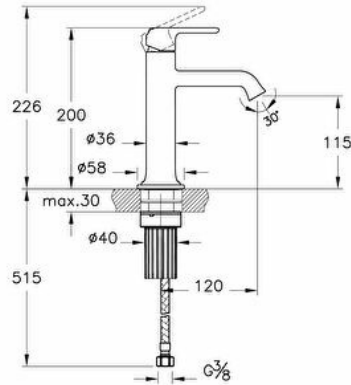

### Technical specifications

|                                   |             |
|-----------------------------------|-------------|
| <b>Colour</b>                     | Soft Copper |
| <b>Height</b>                     | 200         |
| <b>Width</b>                      | 58          |
| <b>Depth</b>                      | 148         |
| <b>Easy Assembly Feature</b>      | Yes         |
| <b>Finish</b>                     | PVD         |
| <b>Material</b>                   | PVD         |
| <b>Mixing Capability with Air</b> | Yes         |

|                             |                                |
|-----------------------------|--------------------------------|
| <b>Mounting type</b>        | Countertop                     |
| <b>Spiral Hose Material</b> | Stainless Steel PEX            |
| <b>Spiral Length</b>        | 600                            |
| <b>Spout Length</b>         | 120                            |
| <b>Water Label Class</b>    | Dark Green (0 < Flow Rate ≤ 6) |
| <b>Aerator</b>              | Hidden                         |
| <b>Badge Diameter</b>       | D58                            |
| <b>Body Material</b>        | Brass                          |

## 2A technical drawing

**Technical specifications**

**Colour:** Soft Copper **Height:** 200 **Width:** 58 **Depth:** 148 **Easy Assembly Feature:** Yes **Finish:** PVD **Material:** PVD **Mixing Capability with Air:** Yes **Mounting type:** Countertop **Spiral Hose Material:** Stainless Steel PEX **Spiral Length:** 600 **Spout Length:** 120 **Water Label Class:** Dark Green (0 < Flow Rate ≤ 6) **Aerator:** Hidden **Badge Diameter:** D58 **Body Material:** Brass **Cartridge:** Basic # of **Water Inlet:** Double Inlet **Number of Functions:** 6 **Operating Pressure:** Min:0.5-Max:10Recommended(1-5) **Outlet Turning Angle:** Fixed **Designer:** VitrA Design Team **Packaged Product Sizes (WxDxH):** 365X165X70 **Guarantee:** 5 **Spout Height:** 115 **Hole Quantity:** 1