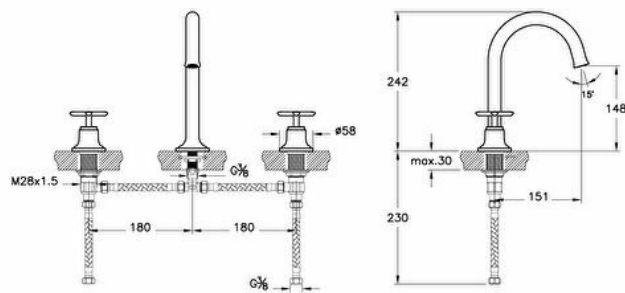

Collection: Origin Classic

Technical specifications

Colour	Chrome
Height	425
Width	193
Depth	242
Finish	Chrome
Material	Chrome
Designer	VitrA Design Team

Packaged Product	430X225X90
Sizes (WxDxH)	
Guarantee	10
Spout Length	151
Badge Diameter	D58
Mixing Capability with Air	Yes
Mounting type	Countertop
Aerator	Standard
Body Material	Brass

# of Water Inlet	Double Inlet
Operating Pressure	Min:0.5-Max:10Recommended(1-5)
Hole Quantity	3

2A technical drawing

**Technical specifications**

Colour: Chrome **Height:** 425 **Width:** 193 **Depth:** 242 **Finish:** Chrome **Material:** Chrome **Designer:** VitrA Design Team **Packaged Product Sizes (WxDxH):** 430X225X90 **Guarantee:** 10 **Spout Length:** 151 **Badge Diameter:** D58 **Mixing Capability with Air:** Yes **Mounting type:** Countertop **Aerator:** Standard **Body Material:** Brass **# of Water Inlet:** Double Inlet **Operating Pressure:** Min:0.5- Max:10Recommended(1-5) **Hole Quantity:** 3