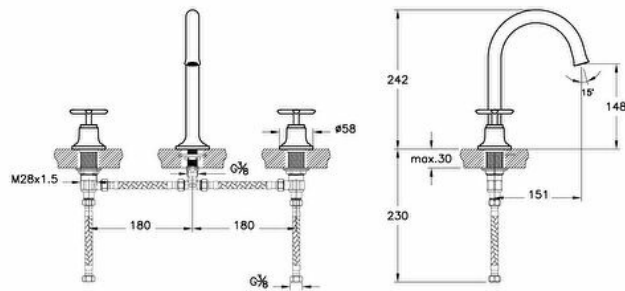

### Technical specifications

<b>Colour</b>	Soft Copper	<b>Spiral Hose Material</b>	Stainless Steel EPDM
<b>Height</b>	425	<b>Spiral Length</b>	400
<b>Width</b>	193	<b>Spout Length</b>	151
<b>Depth</b>	242	<b>Water Label Class</b>	Dark Green (0 < Flow Rate ≤ 6)
<b>Finish</b>	PVD	<b>Aerator</b>	Hidden
<b>Material</b>	PVD	<b>Badge Diameter</b>	D58
<b>Mixing Capability with Air</b>	Yes	<b>Body Material</b>	Brass
<b>Mounting type</b>	Countertop	<b># of Water Inlet</b>	Double Inlet
<b>Hole Quantity</b>	3	<b>Spout Height</b>	148
<b>Number of Functions</b>	6		
<b>Operating Pressure</b>	Min:0.5-Max:10Recommended(1-5)		
<b>Outlet Turning Angle</b>	Fixed		
<b>Designer</b>	VitrA Design Team		
<b>Packaged Product Sizes (WxDxH)</b>	430X225X90		
<b>Guarantee</b>	5		

## 2A technical drawing

### Technical specifications

**Colour:** Soft Copper **Height:** 425 **Width:** 193 **Depth:** 242 **Finish:** PVD **Material:** PVD **Mixing Capability with Air:** Yes **Mounting type:** Countertop **Spiral Hose Material:** Stainless Steel EPDM **Spiral Length:** 400 **Spout Length:** 151 **Water Label Class:** Dark Green (0 < Flow Rate ≤ 6) **Aerator:** Hidden **Badge Diameter:** D58 **Body Material:** Brass **# of Water Inlet:** Double Inlet **Hole Quantity:** 3 **Number of Functions:** 6 **Operating Pressure:** Min:0.5-Max:10Recommended(1-5) **Outlet Turning Angle:** Fixed **Designer:** VitrA Design Team **Packaged Product Sizes (WxDxH):** 430X225X90 **Guarantee:** 5 **Spout Height:** 148