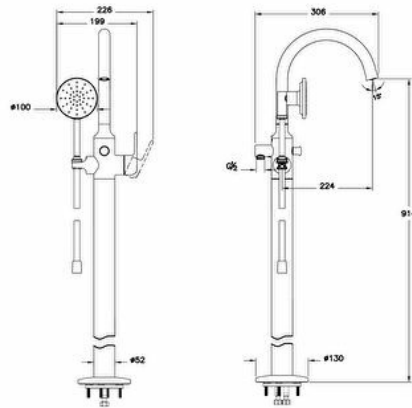

Collection: Origin Classic

Technical specifications

Colour	Chrome
Height	1038
Width	150
Depth	300
Finish	Chrome
Material	Chrome
Designer	VitrA Design Team
Packaged Product Sizes (WxDxH)	350X225X1130
# of Water Inlet	Double Inlet
Operating Pressure	Min:0.5-Max:10Recommended(1-5)
Hole Quantity	1

Guarantee	10
Spout Length	224
Badge Diameter	D130
Mixing Capability with Air	Yes
Mounting type	From the Floor
Aerator	Hidden
Body Material	Brass
Cartridge	Adjustable heat-flow rate

2A technical drawing

**Technical specifications**

Colour: Chrome **Height:** 1038 **Width:** 150 **Depth:** 300 **Finish:** Chrome **Material:** Chrome **Designer:** VitrA Design Team **Packaged Product Sizes (WxDxH):** 350X225X1130 **Guarantee:** 10 **Spout Length:** 224 **Badge Diameter:** D130 **Mixing Capability with Air:** Yes **Mounting type:** From the Floor **Aerator:** Hidden **Body Material:** Brass **Cartridge:** Adjustable heat-flow rate **# of Water Inlet:** Double Inlet **Operating Pressure:** Min:0.5-Max:10Recommended(1-5) **Hole Quantity:** 1