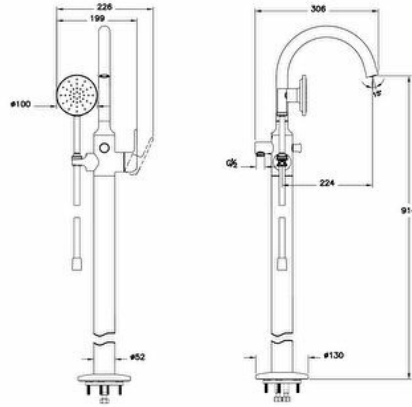

Collection: Origin Classic

Technical specifications

Colour	Soft Copper
Height	1038
Width	150
Depth	300
Finish	PVD
Material	PVD
Mixing Capability with Air	Yes
Mounting type	From the Floor

Cartridge	Adjustable heat-flow rate
# of Water Inlet	Double Inlet
Built-in Product	ÜRÜNE DAHILDIR
Handshower Outlet	Yes
Hole Quantity	1
Number of Functions	1
Operating Pressure	Min:0.5-Max:10Recommended(1-5)
Outlet Turning Angle	Fixed

No Spiraling Feature in Spiral	Yes
Spiral Hose Material	Polyester Braided EPDM/PVC
Spiral Length	725/1500
Spout Length	224
Water Label Class	Red (>13)
Aerator	Hidden
Badge Diameter	D130
Body Material	Brass

Designer	VitrA Design Team
Packaged Product Sizes (WxDxH)	350X225X1130
Guarantee	5
Spout Height	248

2A technical drawing

Technical specifications

Colour: Soft Copper **Height:** 1038 **Width:** 150 **Depth:** 300 **Finish:** PVD **Material:** PVD **Mixing Capability with Air:** Yes **Mounting type:** From the Floor **No Spiraling Feature in Spiral:** Yes **Spiral Hose Material:** Polyester Braided EPDM/PVC **Spiral Length:** 725/1500 **Spout Length:** 224 **Water Label Class:** Red (>13) **Aerator:** Hidden **Badge Diameter:** D130 **Body Material:** Brass **Cartridge:** Adjustable heat-flow rate **# of Water Inlet:** Double Inlet **Built-in Product:** ÜRÜNE DAHILDIR **Handshower Outlet:** Yes **Hole Quantity:** 1 **Number of Functions:** 1 **Operating Pressure:** Min:0.5-Max:10Recommended(1-5) **Outlet Turning Angle:** Fixed **Designer:** VitrA Design Team **Packaged Product Sizes (WxDxH):** 350X225X1130 **Guarantee:** 5 **Spout Height:** 248