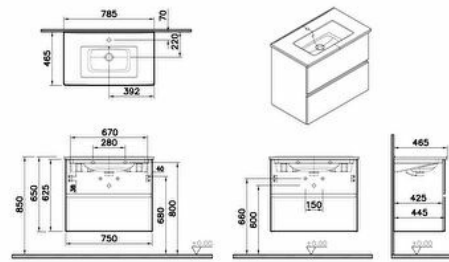

### Technical specifications

<b>Colour</b>	Anthracite High Gloss
<b>Height</b>	625
<b>Width</b>	750
<b>Depth</b>	445
<b>Designer</b>	Noa
<b>Drainer</b>	Not included
<b>Finish</b>	Melamine

<b>Soft close</b>	Yes
<b>Syphon</b>	Syphon Not Included
<b>Syphon Cut-Out</b>	Yes
<b>Tap Hole Options</b>	1 Faucet Hole
<b>Tap Hole Position</b>	Middle
<b>Washbasin colour</b>	White
<b>Washbasin Type</b>	Ceramic Vanity with sink
<b>Assembly</b>	Suspended

<b>Finish-Front</b>	Melamine
<b>Front Colour</b>	Anthracite High Gloss
<b>Front Material</b>	MDF
<b>Full Extension</b>	No
<b>Guarantee</b>	2
<b>Leg Option</b>	No
<b>Material</b>	Melamine

<b>Body Coating</b>	Melamine
<b>Body Colour</b>	Anthracite High Gloss
<b>Body Material</b>	MDF
<b>Drawer option</b>	2 Drawers
<b>Number of Doors</b>	2
<b>Marketing Measure (cm)</b>	80 CM
<b>Code Of Basin Included</b>	7677B003-0001

### 2A technical drawing

#### Technical specifications

**Colour:** Anthracite High Gloss **Height:** 625 **Width:** 750 **Depth:** 445 **Designer:** Noa **Drainer:** Not included **Finish:** Melamine **Finish-Front:** Melamine **Front Colour:** Anthracite High Gloss **Front Material:** MDF **Full Extension:** No **Guarantee:** 2 **Leg Option:** No **Material:** Melamine **Soft close:** Yes **Syphon:** Syphon Not Included **Syphon Cut-Out:** Yes **Tap Hole Options:** 1 Faucet Hole **Tap Hole Position:** Middle **Washbasin colour:** White **Washbasin Type:** Ceramic Vanity with sink **Assembly:** Suspended **Body Coating:** Melamine **Body Colour:** Anthracite High Gloss **Body Material:** MDF **Drawer option:** 2 Drawers **Number of Doors:** 2 **Marketing Measure (cm):** 80 CM **Code Of Basin Included:** 7677B003-0001