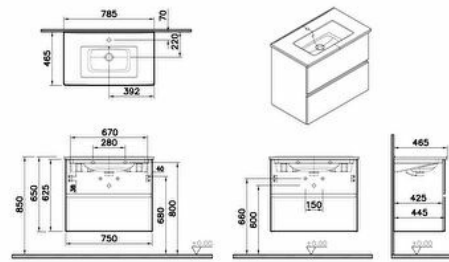

Collection: S20 Square

Technical specifications

Colour	Maple Oak
Height	625
Width	750
Depth	445
Designer	Noa
Drainer	Not included
Finish	Melamine

Syphon	Syphon Not Included
Syphon Cut-Out	Yes
Tap Hole Options	1 Faucet Hole
Tap Hole Position	Middle
Washbasin colour	White
Washbasin Type	Ceramic Vanity with sink
Assembly	Suspended
Body Coating	Melamine

Finish-Front	Melamine
Front Colour	Golden Oak
Front Material	Chipboard
Full Extension	No
Guarantee	2
Leg Option	No
Material	Melamine
Soft close	Yes

Body Colour	Golden Oak
Body Material	Chipboard
Drawer option	2 Drawers
Number of Doors	2
Marketing Measure (cm)	80 CM
Code Of Basin Included	7677B003-0001

2A technical drawing

Technical specifications

Colour: Maple Oak **Height:** 625 **Width:** 750 **Depth:** 445 **Designer:** Noa **Drainer:** Not included **Finish:** Melamine **Finish-Front:** Melamine **Front Colour:** Golden Oak **Front Material:** Chipboard **Full Extension:** No **Guarantee:** 2 **Leg Option:** No **Material:** Melamine **Soft close:** Yes **Syphon:** Syphon Not Included **Syphon Cut-Out:** Yes **Tap Hole Options:** 1 Faucet Hole **Tap Hole Position:** Middle **Washbasin colour:** White **Washbasin Type:** Ceramic Vanity with sink **Assembly:** Suspended **Body Coating:** Melamine **Body Colour:** Golden Oak **Body Material:** Chipboard **Drawer option:** 2 Drawers **Number of Doors:** 2 **Marketing Measure (cm):** 80 **CM Code Of Basin Included:** 7677B003-0001