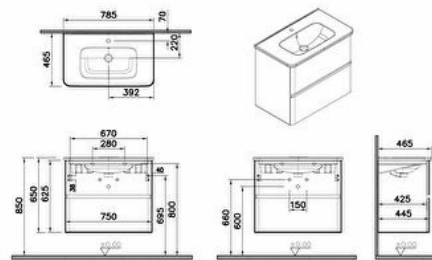

### Technical specifications

<b>Colour</b>	Maple Oak
<b>Height</b>	625
<b>Width</b>	750
<b>Depth</b>	445
<b>Designer</b>	Noa
<b>Drainer</b>	Not included
<b>Finish</b>	Melamine

<b>Syphon Cut-Out</b>	Yes
<b>Tap Hole Options</b>	1 Faucet Hole
<b>Tap Hole Position</b>	Middle
<b>Washbasin colour</b>	White
<b>Washbasin Type</b>	Ceramic Vanity with sink
<b>Assembly</b>	Suspended
<b>Body Coating</b>	Melamine
<b>Body Colour</b>	Golden Oak

<b>Body Material</b>	Chipboard
<b>Drawer option</b>	2 Drawers
<b>Front Material</b>	Chipboard
<b>Number of Doors</b>	2
<b>Marketing Measure (cm)</b>	80 CM
<b>Code Of Basin Included</b>	7681B003-0001

### Technical specifications

**Colour:** Maple Oak **Height:** 625 **Width:** 750 **Depth:** 445 **Designer:** Noa **Drainer:** Not included **Finish:** Melamine **Finish-Front:** PVC  
**Front Colour:** Golden Oak **Full Extension:** No **Guarantee:** 2 **Leg Option:** No **Material:** Melamine **Soft close:** Yes **Syphon:** Syphon  
 Not Included **Syphon Cut-Out:** Yes **Tap Hole Options:** 1 Faucet Hole **Tap Hole Position:** Middle **Washbasin colour:** White  
**Washbasin Type:** Ceramic Vanity with sink **Assembly:** Suspended **Body Coating:** Melamine **Body Colour:** Golden Oak **Body  
 Material:** Chipboard **Drawer option:** 2 Drawers **Front Material:** Chipboard **Number of Doors:** 2 **Marketing Measure (cm):** 80 CM  
**Code Of Basin Included:** 7681B003-0001