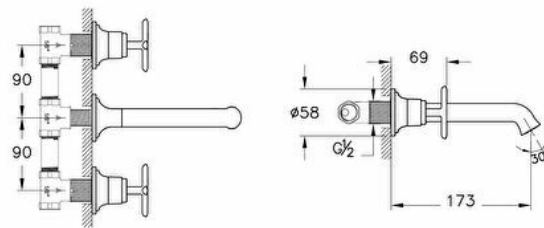

### Technical specifications

<b>Colour</b>	Soft Copper	<b>Spout Length</b>	173
<b>Height</b>	58	<b>Water Label Class</b>	Dark Green (0 < Flow Rate ≤ 6)
<b>Width</b>	238	<b>Aerator</b>	Hidden,Silicon
<b>Depth</b>	185	<b>Badge Diameter</b>	D58
<b>Finish</b>	PVD	<b>Body Material</b>	Brass
<b>Material</b>	PVD	<b># of Water Inlet</b>	Double Inlet
<b>Mixing Capability with Air</b>	Yes	<b>Hole Quantity</b>	5
<b>No-Calc Feature</b>	Yes	<b>Number of Functions</b>	6
<b>Operating Pressure</b>	Min:0.5-Max:10Recommended(1-5)		
<b>Outlet Turning Angle</b>	Fixed		
<b>Designer</b>	VitrA Design Team		
<b>Packaged Product Sizes (WxDxH)</b>	365X165X70		
<b>Guarantee</b>	5		
<b>Mounting type</b>	Built-in		

## 2A technical drawing

**Technical specifications**

**Colour:** Soft Copper **Height:** 58 **Width:** 238 **Depth:** 185 **Finish:** PVD **Material:** PVD **Mixing Capability with Air:** Yes **No-Calc Feature:** Yes **Spout Length:** 173 **Water Label Class:** Dark Green ( $0 < \text{Flow Rate} \leq 6$ ) **Aerator:** Hidden, Silicon **Badge Diameter:** D58 **Body Material:** Brass **# of Water Inlet:** Double Inlet **Hole Quantity:** 5 **Number of Functions:** 6 **Operating Pressure:** Min:0.5- Max:10Recommended(1-5) **Outlet Turning Angle:** Fixed **Designer:** VitrA Design Team **Packaged Product Sizes (WxDxH):** 365X165X70 **Guarantee:** 5 **Mounting type:** Built-in