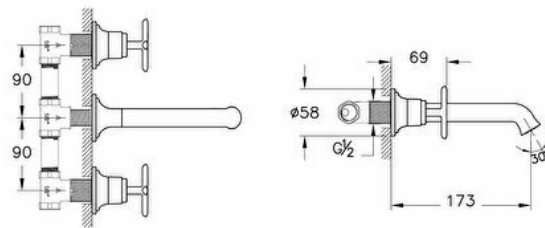

Collection: Origin Classic

Technical specifications

Colour	Chrome	Guarantee	10
Height	58	Spout Length	173
Width	238	Badge Diameter	D58
Depth	185	Mixing Capability with Air	Yes
Finish	Chrome	Aerator	Hidden,Silicon
Material	Chrome	Body Material	Brass
Designer	VitrA Design Team	# of Water Inlet	Double Inlet
Packaged Product Sizes (WxDxH)	365X165X70	Operating Pressure	Min:0.5-Max:10Recommended(1-5)
Syphon Controller	Yes		
Hole Quantity	3		
Mounting type	Built-in		

2A technical drawing

**Technical specifications**

Colour: Chrome **Height:** 58 **Width:** 238 **Depth:** 185 **Finish:** Chrome **Material:** Chrome **Designer:** VitrA Design Team **Packaged**
Product Sizes (WxDxH): 365X165X70 **Guarantee:** 10 **Spout Length:** 173 **Badge Diameter:** D58 **Mixing Capability with Air:** Yes
Aerator: Hidden,Silicon **Body Material:** Brass **# of Water Inlet:** Double Inlet **Operating Pressure:** Min:0.5-Max:10Recommended(1-5)
Syphon Controller: Yes **Hole Quantity:** 3 **Mounting type:** Built-in