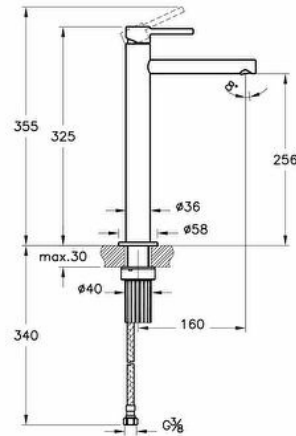

Collection: Origin

Technical specifications

Colour	Chrome
Height	325
Width	58
Depth	204
Designer	VitrA Design Team
Easy Assembly Feature	Yes
Finish	Chrome

Water Label Class	Dark Green (0 < Flow Rate ≤ 6)
Aerator	Short
Awards	Good Design
Badge Diameter	D58
Body Material	Brass
Cartridge	Basic
# of Water Inlet	Double Inlet
Number of Functions	6

Guarantee	10
Material	Chrome
Mixing Capability with Air	Yes
Mounting type	Countertop
Packaged Product Sizes (WxDxH)	450X215X80
Spiral Hose Material	Stainless Steel PEX
Spiral Length	600
Spout Length	160

Operating Pressure	Min:0.5-Max:10Recommended(1-5)
Outlet Turning Angle	Fixed
Spout Height	256
Certificate	REACH
Marketing Measure (cm)	4,6 x 22,3 x 31,5
Hole Quantity	1

2A technical drawing

Technical specifications

Colour: Chrome **Height:** 325 **Width:** 58 **Depth:** 204 **Designer:** VitrA Design Team **Easy Assembly Feature:** Yes **Finish:** Chrome
Guarantee: 10 **Material:** Chrome **Mixing Capability with Air:** Yes **Mounting type:** Countertop **Packaged Product Sizes (WxDxH):**
 450X215X80 **Spiral Hose Material:** Stainless Steel PEX **Spiral Length:** 600 **Spout Length:** 160 **Water Label Class:** Dark Green (0 <
 Flow Rate \leq 6) **Aerator:** Short **Awards:** Good Design **Badge Diameter:** D58 **Body Material:** Brass **Cartridge:** Basic **# of Water Inlet:**
 Double Inlet **Number of Functions:** 6 **Operating Pressure:** Min:0.5-Max:10Recommended(1-5) **Outlet Turning Angle:** Fixed **Spout**
Height: 256 **Certificate:** REACH **Marketing Measure (cm):** 4,6 x 22,3 x 31,5 **Hole Quantity:** 1