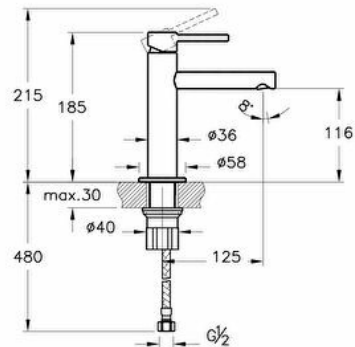

Collection: Origin

Technical specifications

Colour	Brushed Nickel
Height	185
Width	58
Depth	160
Designer	VitrA Design Team
Easy Assembly Feature	Yes
Finish	PVD

Certificate	WRAS
Aerator	Short
Awards	Good Design
Badge Diameter	D58
Body Material	Brass
Cartridge	Basic
# of Water Inlet	Double Inlet
Number of Functions	6

Material	PVD
Mixing Capability with Air	Yes
Mounting type	Countertop
Packaged Product Sizes (WxDxH)	395X210X75
Spiral Hose Material	Stainless Steel PEX
Spiral Length	600
Spout Length	125
Water Label Class	Dark Green (0 < Flow Rate ≤ 6)

Operating Pressure	Min:0.5-Max:10Recommended(1-5)
Outlet Turning Angle	Fixed
Spout Height	116
Marketing Measure (cm)	4,6 x 17,8 x 17,5
Guarantee	5
Hole Quantity	1

2A technical drawing

**Technical specifications**

Colour: Brushed Nickel **Height:** 185 **Width:** 58 **Depth:** 160 **Designer:** VitrA Design Team **Easy Assembly Feature:** Yes **Finish:** PVD
Material: PVD **Mixing Capability with Air:** Yes **Mounting type:** Countertop **Packaged Product Sizes (WxDxH):** 395X210X75 **Spiral Hose Material:** Stainless Steel PEX **Spiral Length:** 600 **Spout Length:** 125 **Water Label Class:** Dark Green (0 < Flow Rate ≤ 6)
Certificate: WRAS **Aerator:** Short **Awards:** Good Design **Badge Diameter:** D58 **Body Material:** Brass **Cartridge:** Basic **# of Water Inlet:** Double Inlet **Number of Functions:** 6 **Operating Pressure:** Min:0.5-Max:10Recommended(1-5) **Outlet Turning Angle:** Fixed
Spout Height: 116 **Marketing Measure (cm):** 4,6 x 17,8 x 17,5 **Guarantee:** 5 **Hole Quantity:** 1