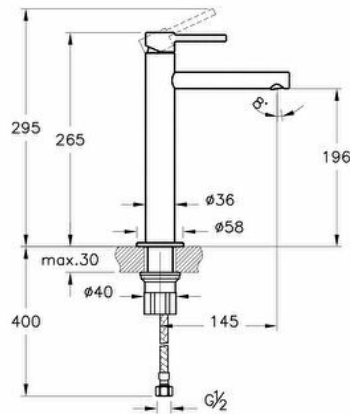

**Origin Basin Mixer**

Product Code: A4255729VUK

Collection: Origin

**Technical specifications**

<b>Colour</b>	Soft Copper
<b>Height</b>	265
<b>Width</b>	58
<b>Depth</b>	178
<b>Designer</b>	VitrA Design Team
<b>Easy Assembly Feature</b>	Yes
<b>Finish</b>	PVD

<b>Guarantee</b>	5
<b>Material</b>	PVD
<b>Mixing Capability with Air</b>	Yes
<b>Mounting type</b>	Countertop
<b>Packaged Product Sizes (WxDxH)</b>	395X210X75
<b>Spout Length</b>	145
<b>Aerator</b>	Short
<b>Badge Diameter</b>	D58

<b>Body Material</b>	Brass
<b>Cartridge</b>	Standard
<b># of Water Inlet</b>	Double Inlet
<b>Operating Pressure</b>	Min:0.5-Max:10Recommended(1-5)
<b>Spout Height</b>	195
<b>Outlet Turning Angle</b>	Fixed
<b>Hole Quantity</b>	1

## 2A technical drawing

**Technical specifications**

**Colour:** Soft Copper **Height:** 265 **Width:** 58 **Depth:** 178 **Designer:** VitrA Design Team **Easy Assembly Feature:** Yes **Finish:** PVD  
**Guarantee:** 5 **Material:** PVD **Mixing Capability with Air:** Yes **Mounting type:** Countertop **Packaged Product Sizes (WxDxH):**  
395X210X75 **Spout Length:** 145 **Aerator:** Short **Badge Diameter:** D58 **Body Material:** Brass **Cartridge:** Standard **# of Water Inlet:**  
Double Inlet **Operating Pressure:** Min:0.5-Max:10Recommended(1-5) **Spout Height:** 195 **Outlet Turning Angle:** Fixed **Hole**  
**Quantity:** 1