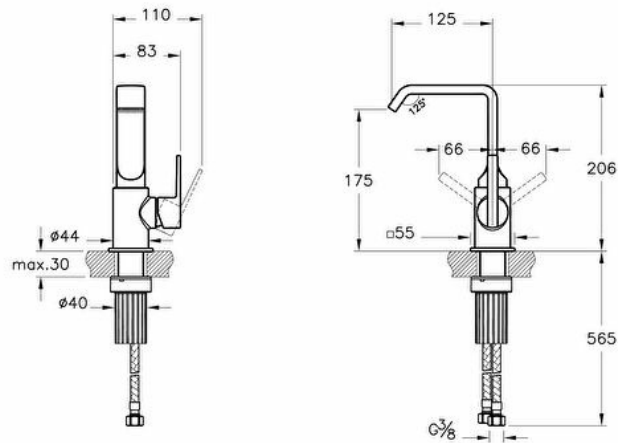

Collection: Suit L

Technical specifications

Colour	Chrome
Height	206
Width	83
Depth	150
Easy Assembly Feature	Yes
Finish	Chrome
Material	Chrome
Mixing Capability with Air	Yes

# of Water Inlet	Double Inlet
Number of Functions	6
Operating Pressure	Min:0.5-Max:10Recommended(1-5)
Outlet Turning Angle	Fixed
Designer	Vitra Design Team
Packaged Product Sizes (WxDxH)	430X225X90
Guarantee	10

Mounting type	Countertop
Spiral Hose Material	Stainless Steel PEX
Spiral Length	600
Spout Length	125
Aerator	Rectangular
Badge Diameter	55X55
Body Material	Brass
Cartridge	Basic

Spout Height	175
Certificate	ACS
Hole Quantity	1

2A technical drawing

Technical specifications

Colour: Chrome **Height:** 206 **Width:** 83 **Depth:** 150 **Easy Assembly Feature:** Yes **Finish:** Chrome **Material:** Chrome **Mixing Capability with Air:** Yes **Mounting type:** Countertop **Spiral Hose Material:** Stainless Steel PEX **Spiral Length:** 600 **Spout Length:** 125 **Aerator:** Rectangular **Badge Diameter:** 55X55 **Body Material:** Brass **Cartridge:** Basic **# of Water Inlet:** Double Inlet **Number of Functions:** 6 **Operating Pressure:** Min:0.5-Max:10Recommended(1-5) **Outlet Turning Angle:** Fixed **Designer:** VitrA Design Team **Packaged Product Sizes (WxDxH):** 430X225X90 **Guarantee:** 10 **Spout Height:** 175 **Certificate:** ACS **Hole Quantity:** 1