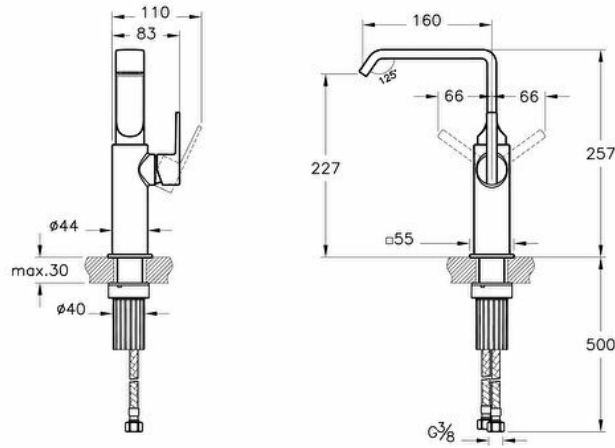

## Technical specifications

Colour	Chrome
Height	257
Width	83
Depth	185
Designer	VitrA Design Team
Finish	Chrome
Guarantee	10

Material	Chrome
Mixing Capability with Air	Yes
Mounting type	Countertop
Packaged Product Sizes (WxDxH)	430X225X90
Spiral Hose Material	Stainless Steel PEX
Spiral Length	600
Spout Length	160
Aerator	Rectangular

Badge Diameter	55X55
Body Material	Brass
Cartridge	Basic
# of Water Inlet	Double Inlet
Number of Functions	6
Operating Pressure	Min:0.5-Max:10Recommended(1-5)
Outlet Turning Angle	Fixed
Spout Height	227

## 2A technical drawing

**Technical specifications**

**Colour:** Chrome **Height:** 257 **Width:** 83 **Depth:** 185 **Designer:** VitrA Design Team **Finish:** Chrome **Guarantee:** 10 **Material:** Chrome  
**Mixing Capability with Air:** Yes **Mounting type:** Countertop **Packaged Product Sizes (WxDxH):** 430X225X90 **Spiral Hose**  
**Material:** Stainless Steel PEX **Spiral Length:** 600 **Spout Length:** 160 **Aerator:** Rectangular **Badge Diameter:** 55X55 **Body Material:**  
Brass **Cartridge:** Basic **# of Water Inlet:** Double Inlet **Number of Functions:** 6 **Operating Pressure:** Min:0.5-Max:10Recommended(1-  
5) **Outlet Turning Angle:** Fixed **Spout Height:** 227 **Certificate:** ACS **Hole Quantity:** 1