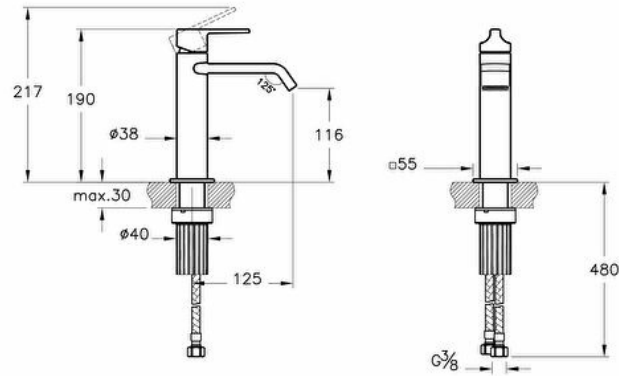

### Technical specifications

<b>Colour</b>	Chrome
<b>Height</b>	190
<b>Width</b>	38
<b>Depth</b>	150
<b>Easy Assembly Feature</b>	Yes
<b>Finish</b>	Chrome
<b>Material</b>	Chrome

<b>Cartridge</b>	Basic
<b># of Water Inlet</b>	Double Inlet
<b>Number of Functions</b>	6
<b>Operating Pressure</b>	Min:0.5-Max:10Recommended(1-5)
<b>Outlet Turning Angle</b>	Fixed
<b>Designer</b>	VitrA Design Team
<b>Packaged Product Sizes (WxDxH)</b>	430X225X90
<b>Guarantee</b>	10

<b>Mixing Capability with Air</b>	Yes
<b>Mounting type</b>	Countertop
<b>Spiral Hose Material</b>	Stainless Steel PEX
<b>Spiral Length</b>	600
<b>Spout Length</b>	125
<b>Aerator</b>	Rectangular
<b>Badge Diameter</b>	55X55
<b>Body Material</b>	Brass

<b>Certificate</b>	ACS
<b>Spout Height</b>	116
<b>Hole Quantity</b>	1

### Technical specifications

**Colour:** Chrome **Height:** 190 **Width:** 38 **Depth:** 150 **Easy Assembly Feature:** Yes **Finish:** Chrome **Material:** Chrome **Mixing Capability with Air:** Yes **Mounting type:** Countertop **Spiral Hose Material:** Stainless Steel PEX **Spiral Length:** 600 **Spout Length:** 125 **Aerator:** Rectangular **Badge Diameter:** 55X55 **Body Material:** Brass **Cartridge:** Basic **# of Water Inlet:** Double Inlet **Number of Functions:** 6 **Operating Pressure:** Min:0.5-Max:10Recommended(1-5) **Outlet Turning Angle:** Fixed **Designer:** VitrA Design Team **Packaged Product Sizes (WxDxH):** 430X225X90 **Guarantee:** 10 **Certificate:** ACS **Spout Height:** 116 **Hole Quantity:** 1