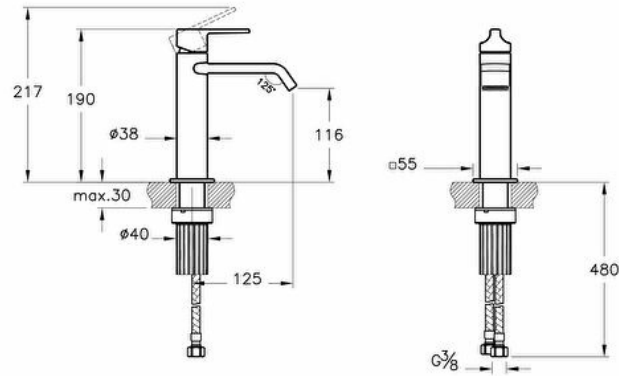

Collection: Suit

Technical specifications

Colour	Gloss Black
Height	190
Width	38
Depth	150
Easy Assembly Feature	Yes
Finish	PVD
Material	PVD
Mixing Capability with Air	Yes

Cartridge	Basic
# of Water Inlet	Double Inlet
Number of Functions	6
Operating Pressure	Min:0.5-Max:10Recommended(1-5)
Outlet Turning Angle	Fixed
Designer	Vitra Design Team
Packaged Product Sizes (WxDxH)	430X225X90

Mounting type	Countertop
Spiral Hose Material	Stainless Steel PEX
Spiral Length	600
Spout Length	125
Water Label Class	Dark Green (0 < Flow Rate ≤ 6)
Aerator	Rectangular
Badge Diameter	55X55
Body Material	Brass

Guarantee	5
Certificate	ACS
Spout Height	116
Hole Quantity	1

2A technical drawing

Technical specifications

Colour: Gloss Black **Height:** 190 **Width:** 38 **Depth:** 150 **Easy Assembly Feature:** Yes **Finish:** PVD **Material:** PVD **Mixing Capability with Air:** Yes **Mounting type:** Countertop **Spiral Hose Material:** Stainless Steel PEX **Spiral Length:** 600 **Spout Length:** 125 **Water Label Class:** Dark Green (0 < Flow Rate ≤ 6) **Aerator:** Rectangular **Badge Diameter:** 55X55 **Body Material:** Brass **Cartridge:** Basic # **of Water Inlet:** Double Inlet **Number of Functions:** 6 **Operating Pressure:** Min:0.5-Max:10Recommended(1-5) **Outlet Turning Angle:** Fixed **Designer:** VitrA Design Team **Packaged Product Sizes (WxDxH):** 430X225X90 **Guarantee:** 5 **Certificate:** ACS **Spout Height:** 116 **Hole Quantity:** 1