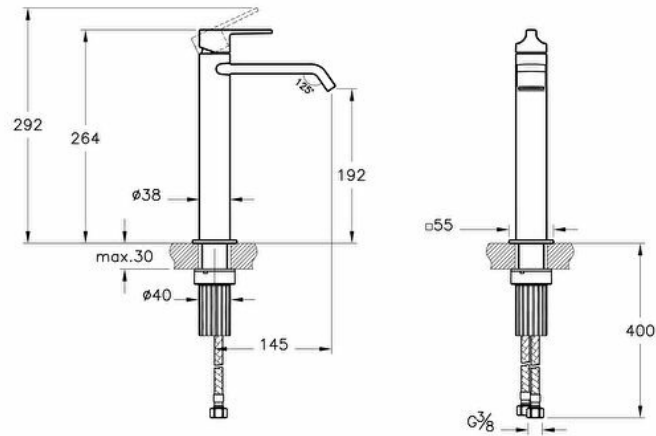

Collection: Suit

Technical specifications

Colour	Chrome
Height	264
Width	38
Depth	165
Easy Assembly Feature	Yes
Finish	Chrome
Material	Chrome

Cartridge	Basic
# of Water Inlet	Double Inlet
Number of Functions	6
Operating Pressure	Min:0.5-Max:10Recommended(1-5)
Outlet Turning Angle	Fixed
Designer	VitrA Design Team
Packaged Product Sizes (WxDxH)	430X225X90
Guarantee	10

Mixing Capability with Air	Yes
Mounting type	Countertop
Spiral Hose Material	Stainless Steel PEX
Spiral Length	600
Spout Length	145
Aerator	Rectangular
Badge Diameter	55X55
Body Material	Brass

Certificate	ACS
Spout Height	192
Hole Quantity	1

2A technical drawing

Technical specifications

Colour: Chrome **Height:** 264 **Width:** 38 **Depth:** 165 **Easy Assembly Feature:** Yes **Finish:** Chrome **Material:** Chrome **Mixing Capability with Air:** Yes **Mounting type:** Countertop **Spiral Hose Material:** Stainless Steel PEX **Spiral Length:** 600 **Spout Length:** 145 **Aerator:** Rectangular **Badge Diameter:** 55X55 **Body Material:** Brass **Cartridge:** Basic **# of Water Inlet:** Double Inlet **Number of Functions:** 6 **Operating Pressure:** Min:0.5-Max:10Recommended(1-5) **Outlet Turning Angle:** Fixed **Designer:** VitrA Design Team **Packaged Product Sizes (WxDxH):** 430X225X90 **Guarantee:** 10 **Certificate:** ACS **Spout Height:** 192 **Hole Quantity:** 1