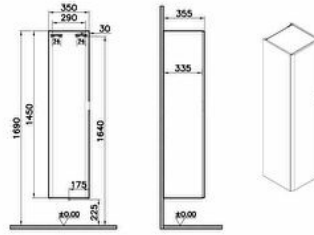

**Collection:** S20 Round**Technical specifications**

Colour	Maple Oak
Height	1450
Width	350
Depth	355
Designer	Noa
Door Hinge Position	Left-Right
Finish	Melamine

Material	Melamine
Number of Doors	1
Soft close	Yes
Certificate	FSC
Assembly	Suspended
Body Coating	Melamine
Body Colour	Golden Oak
Body Material	Chipboard

Finish-Front	PVC
Front Colour	Golden Oak
Grip	Integrated Short Handle
Guarantee	2
Handle Material	Aluminum
Hinge Material	Steel
Hinge Type	Cruciform
Leg Option	No

Cabinet Type	Single Door
Drawer option	One Door
Hinge Color	Nickel
Front Material	Chipboard
Marketing Measure (cm)	35 CM

2A technical drawing**Technical specifications**

Colour: Maple Oak **Height:** 1450 **Width:** 350 **Depth:** 355 **Designer:** Noa **Door Hinge Position:** Left-Right **Finish:** Melamine **Finish-Front:** PVC **Front Colour:** Golden Oak **Grip:** Integrated Short Handle **Guarantee:** 2 **Handle Material:** Aluminum **Hinge Material:** Steel **Hinge Type:** Cruciform **Leg Option:** No **Material:** Melamine **Number of Doors:** 1 **Soft close:** Yes **Certificate:** FSC **Assembly:** Suspended **Body Coating:** Melamine **Body Colour:** Golden Oak **Body Material:** Chipboard **Cabinet Type:** Single Door **Drawer option:** One Door **Hinge Color:** Nickel **Front Material:** Chipboard **Marketing Measure (cm):** 35 CM