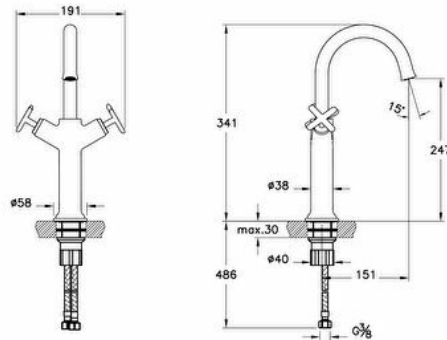

Collection: Origin Classic

Technical specifications

Colour	Chrome
Height	333
Width	193
Depth	196
Finish	Chrome
Material	Chrome
Easy Assembly Feature	Yes
Mixing Capability with Air	Yes

Mounting type	Countertop
Spout Length	151
Aerator	Hidden
Badge Diameter	D58
Body Material	Brass
# of Water Inlet	Double Inlet
Operating Pressure	Min:0.5-Max:10Recommended(1-5)
Outlet Turning Angle	Fixed

Designer	VitrA Design Team
Guarantee	10
Packaged Product Sizes (WxDxH)	300X770X300
Spout Height	240
Spiral Length	600
Spiral Hose Material	Stainless Steel PEX
Hole Quantity	1

2A technical drawing

Technical specifications

Colour: Chrome **Height:** 333 **Width:** 193 **Depth:** 196 **Finish:** Chrome **Material:** Chrome **Easy Assembly Feature:** Yes **Mixing Capability with Air:** Yes **Mounting type:** Countertop **Spout Length:** 151 **Aerator:** Hidden **Badge Diameter:** D58 **Body Material:** Brass **# of Water Inlet:** Double Inlet **Operating Pressure:** Min:0.5-Max:10Recommended(1-5) **Outlet Turning Angle:** Fixed **Designer:** VitrA Design Team **Guarantee:** 10 **Packaged Product Sizes (WxDxH):** 300X770X300 **Spout Height:** 240 **Spiral Length:** 600 **Spiral Hose Material:** Stainless Steel PEX **Hole Quantity:** 1