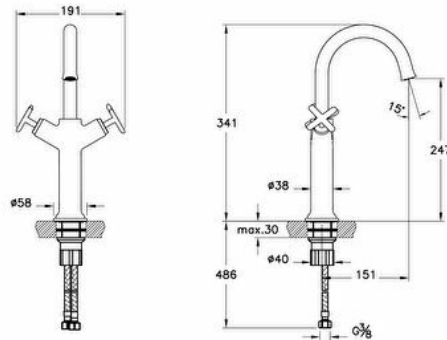

Collection: Origin Classic

Technical specifications

Colour	Soft Copper
Height	333
Width	193
Depth	196
Easy Assembly Feature	Yes
Finish	PVD
Material	PVD
Mixing Capability with Air	Yes

Mounting type	Countertop
Spiral Hose Material	Stainless Steel PEX
Spiral Length	600
Spout Length	151
Water Label Class	Dark Green (0 < Flow Rate ≤ 6)
Aerator	Hidden
Badge Diameter	D58
Body Material	Brass

# of Water Inlet	Double Inlet
Number of Functions	6
Operating Pressure	Min:0.5-Max:10Recommended(1-5)
Outlet Turning Angle	Fixed
Designer	VitrA Design Team
Packaged Product Sizes (WxDxH)	400X240X220
Guarantee	5

Spout Height	167
Hole Quantity	1

2A technical drawing

Technical specifications

Colour: Soft Copper **Height:** 333 **Width:** 193 **Depth:** 196 **Easy Assembly Feature:** Yes **Finish:** PVD **Material:** PVD **Mixing Capability with Air:** Yes **Mounting type:** Countertop **Spiral Hose Material:** Stainless Steel PEX **Spiral Length:** 600 **Spout Length:** 151 **Water Label Class:** Dark Green ($0 < \text{Flow Rate} \leq 6$) **Aerator:** Hidden **Badge Diameter:** D58 **Body Material:** Brass **# of Water Inlet:** Double Inlet **Number of Functions:** 6 **Operating Pressure:** Min:0.5-Max:10Recommended(1-5) **Outlet Turning Angle:** Fixed **Designer:** VitrA Design Team **Packaged Product Sizes (WxDxH):** 400X240X220 **Guarantee:** 5 **Spout Height:** 167 **Hole Quantity:** 1