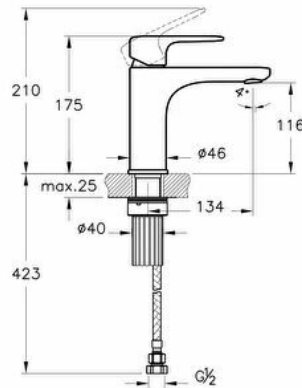

Collection: Root Round

Technical specifications

Colour	Brushed Nickel
Height	174
Width	50
Depth	180
Designer	VitrA Design Team
Easy Assembly Feature	Yes
Finish	PVD

Water Label Class	Dark Green (0 < Flow Rate ≤ 6)
Certificate	WRAS
Aerator	Short
Badge Diameter	D50
Body Material	Brass
Cartridge	Adjustable heat-flow rate
# of Water Inlet	Double Inlet
Number of Functions	6

Guarantee	5
Material	PVD
Mixing Capability with Air	Yes
Mounting type	Countertop
Packaged Product Sizes (WxDxH)	355X190X60
Spiral Hose Material	Stainless Steel EPDM
Spiral Length	500
Spout Length	135

Operating Pressure	Min:0.5-Max:10Recommended(1-5)
Outlet Turning Angle	Fixed
Spout Height	115
Hole Quantity	1

2A technical drawing

Technical specifications

Colour: Brushed Nickel **Height:** 174 **Width:** 50 **Depth:** 180 **Designer:** VitrA Design Team **Easy Assembly Feature:** Yes **Finish:** PVD
Guarantee: 5 **Material:** PVD **Mixing Capability with Air:** Yes **Mounting type:** Countertop **Packaged Product Sizes (WxDxH):**
 355X190X60 **Spiral Hose Material:** Stainless Steel EPDM **Spiral Length:** 500 **Spout Length:** 135 **Water Label Class:** Dark Green (0
 < Flow Rate ≤ 6) **Certificate:** WRAS **Aerator:** Short **Badge Diameter:** D50 **Body Material:** Brass **Cartridge:** Adjustable heat-flow rate
of Water Inlet: Double Inlet **Number of Functions:** 6 **Operating Pressure:** Min:0.5-Max:10Recommended(1-5) **Outlet Turning
 Angle:** Fixed **Spout Height:** 115 **Hole Quantity:** 1