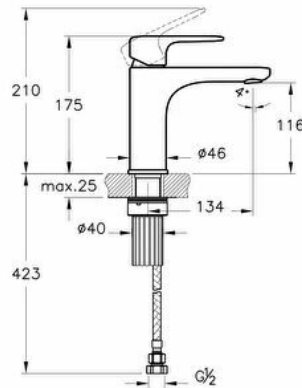

### Technical specifications

<b>Colour</b>	Chrome
<b>Height</b>	174
<b>Width</b>	50
<b>Depth</b>	180
<b>Designer</b>	VitrA Design Team
<b>Easy Assembly Feature</b>	Yes
<b>Finish</b>	Chrome

<b>Water Label Class</b>	Dark Green (0 < Flow Rate ≤ 6)
<b>Aerator</b>	Short
<b>Badge Diameter</b>	D50
<b>Body Material</b>	Brass
<b>Cartridge</b>	Adjustable heat-flow rate
<b># of Water Inlet</b>	Double Inlet
<b>Number of Functions</b>	6
<b>Operating Pressure</b>	Min:0.5-Max:10Recommended(1-5)

<b>Guarantee</b>	10
<b>Material</b>	Chrome
<b>Mixing Capability with Air</b>	Yes
<b>Mounting type</b>	Countertop
<b>Packaged Product Sizes (WxDxH)</b>	355X190X60
<b>Spiral Hose Material</b>	Stainless Steel EPDM
<b>Spiral Length</b>	500
<b>Spout Length</b>	135

<b>Outlet Turning Angle</b>	Fixed
<b>Spout Height</b>	115
<b>Certificate</b>	REACH
<b>Hole Quantity</b>	1

**2A technical drawing****Technical specifications**

**Colour:** Chrome **Height:** 174 **Width:** 50 **Depth:** 180 **Designer:** VitrA Design Team **Easy Assembly Feature:** Yes **Finish:** Chrome  
**Guarantee:** 10 **Material:** Chrome **Mixing Capability with Air:** Yes **Mounting type:** Countertop **Packaged Product Sizes (WxDxH):**  
355X190X60 **Spiral Hose Material:** Stainless Steel EPDM **Spiral Length:** 500 **Spout Length:** 135 **Water Label Class:** Dark Green (0  
< Flow Rate ≤ 6) **Aerator:** Short **Badge Diameter:** D50 **Body Material:** Brass **Cartridge:** Adjustable heat-flow rate **# of Water Inlet:**  
Double Inlet **Number of Functions:** 6 **Operating Pressure:** Min:0.5-Max:10Recommended(1-5) **Outlet Turning Angle:** Fixed **Spout  
Height:** 115 **Certificate:** REACH **Hole Quantity:** 1