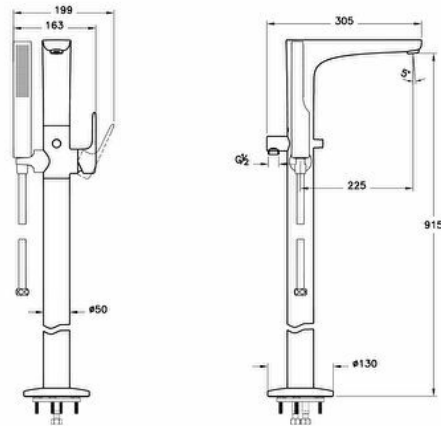

### Technical specifications

<b>Colour</b>	Chrome
<b>Height</b>	940
<b>Width</b>	160
<b>Depth</b>	305
<b>Designer</b>	VitrA Design Team
<b>Finish</b>	Chrome
<b>Flow Rate Value (1st Function)</b>	5,4

<b>Water Label Class</b>	Red (>13)
<b>Aerator</b>	Standard
<b>Badge Diameter</b>	D130
<b>Body Material</b>	Brass
<b>Cartridge</b>	Adjustable heat-flow rate
<b># of Water Inlet</b>	Double Inlet
<b>Handshower Outlet</b>	Yes
<b>Hole Quantity</b>	1

<b>Material</b>	Chrome
<b>Mixing Capability with Air</b>	Yes
<b>Mounting type</b>	From the Floor
<b>No Spiraling Feature in Spiral</b>	Yes
<b>No-Calc Feature</b>	Yes
<b>Spiral Hose Material</b>	Polyester Braided EPDM/PVC
<b>Spiral Length</b>	725-1500
<b>Spout Length</b>	225

<b>Number of Functions</b>	1
<b>Operating Pressure</b>	Min:0,5-Max:10Recommended(1-5)
<b>Outlet Turning Angle</b>	Fixed
<b>Packaged Product Sizes (WxDxH)</b>	350X225X1130
<b>Guarantee</b>	10
<b>Spout Height</b>	915
<b>Certificate</b>	REACH

### Technical specifications

**Colour:** Chrome **Height:** 940 **Width:** 160 **Depth:** 305 **Designer:** VitrA Design Team **Finish:** Chrome **Flow Rate Value (1st Function):** 5,4 **Material:** Chrome **Mixing Capability with Air:** Yes **Mounting type:** From the Floor **No Spiraling Feature in Spiral:** Yes **No-Calc Feature:** Yes **Spiral Hose Material:** Polyester Braided EPDM/PVC **Spiral Length:** 725-1500 **Spout Length:** 225 **Water Label Class:** Red (>13) **Aerator:** Standard **Badge Diameter:** D130 **Body Material:** Brass **Cartridge:** Adjustable heat-flow rate **# of Water Inlet:** Double Inlet **Handshower Outlet:** Yes **Hole Quantity:** 1 **Number of Functions:** 1 **Operating Pressure:** Min:0.5-  
 Max:10Recommended(1-5) **Outlet Turning Angle:** Fixed **Packaged Product Sizes (WxDxH):** 350X225X1130 **Guarantee:** 10 **Spout Height:** 915 **Certificate:** REACH