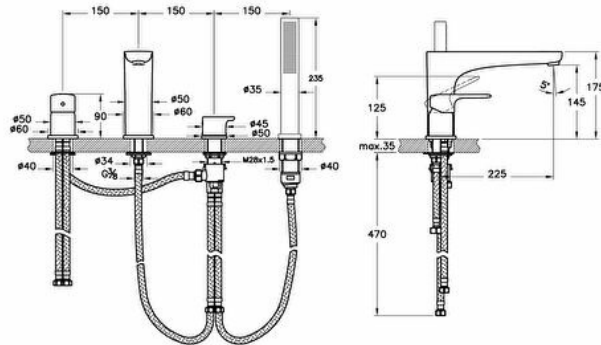

### Technical specifications

<b>Colour</b>	Chrome
<b>Height</b>	200
<b>Width</b>	502
<b>Depth</b>	268
<b>Designer</b>	VitrA Design Team
<b>Finish</b>	Chrome
<b>Material</b>	Chrome

<b>Body Material</b>	Brass
<b>Cartridge</b>	Adjustable heat-flow rate
<b># of Water Inlet</b>	Double Inlet
<b>Handshower Outlet</b>	Yes
<b>Hole Quantity</b>	4
<b>Number of Functions</b>	1
<b>Operating Pressure</b>	Min:0.5-Max:10Recommended(1-5)
<b>Outlet Turning Angle</b>	Fixed

<b>Mixing Capability with Air</b>	Yes
<b>No-Calc Feature</b>	Yes
<b>Spiral Hose Material</b>	Stainless Steel EPDM
<b>Spiral Length</b>	400
<b>Spout Length</b>	225
<b>Water Label Class</b>	Red (>13)
<b>Aerator</b>	Standard
<b>Badge Diameter</b>	D60-D50

<b>Packaged Product Sizes (WxDxH)</b>	450X225X135
<b>Guarantee</b>	10
<b>Spout Height</b>	145
<b>Certificate</b>	REACH
<b>Mounting type</b>	From the Floor

### Technical specifications

**Colour:** Chrome **Height:** 200 **Width:** 502 **Depth:** 268 **Designer:** VitrA Design Team **Finish:** Chrome **Material:** Chrome **Mixing Capability with Air:** Yes **No-Calc Feature:** Yes **Spiral Hose Material:** Stainless Steel EPDM **Spiral Length:** 400 **Spout Length:** 225 **Water Label Class:** Red (>13) **Aerator:** Standard **Badge Diameter:** D60-D50 **Body Material:** Brass **Cartridge:** Adjustable heat-flow rate **# of Water Inlet:** Double Inlet **Handshower Outlet:** Yes **Hole Quantity:** 4 **Number of Functions:** 1 **Operating Pressure:** Min:0.5-Max:10Recommended(1-5) **Outlet Turning Angle:** Fixed **Packaged Product Sizes (WxDxH):** 450X225X135 **Guarantee:** 10 **Spout Height:** 145 **Certificate:** REACH **Mounting type:** From the Floor