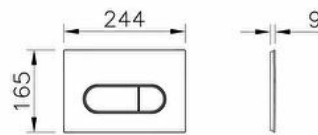

## Technical specifications

Colour	Brushed Brass
Height	165
Width	244
Depth	8
Easy Assembly Feature	Yes
Flusher Detail Wc	Push Button
Mounting type	Pre-Wall

Body Coating	PVD
Body Material	Plastic
Packaged Product	
Sizes (WxDxH)	255X200X50
Guarantee	5
Designer	Vitra Design Team
Application Type	Pre-Wall
Finish	PVD
Material	PVD

Marketing Measure (cm)	0,9
------------------------	-----

**2A technical drawing****Technical specifications**

**Colour:** Brushed Brass **Height:** 165 **Width:** 244 **Depth:** 8 **Easy Assembly Feature:** Yes **Flusher Detail Wc:** Push Button **Mounting type:** Pre-Wall **Body Coating:** PVD **Body Material:** Plastic **Packaged Product Sizes (WxDxH):** 255X200X50 **Guarantee:** 5 **Designer:** VitrA Design Team **Application Type:** Pre-Wall **Finish:** PVD **Material:** PVD **Marketing Measure (cm):** 0,9