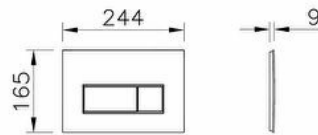

Collection: Root

Technical specifications

Colour	Gloss Gold
Height	165
Width	244
Depth	8
Easy Assembly Feature	Yes
Flusher Detail Wc	Push Button

Mounting type	Pre-Wall
Body Coating	PVD
Body Material	Plastic
Packaged Product	255X200X50
Sizes (WxDxH)	
Guarantee	5
Designer	VitrA Design Team
Application Type	Pre-Wall
Finish	PVD

Material	PVD
Marketing Measure (cm)	0,9

2A technical drawing**Technical specifications**

Colour: Gloss Gold **Height:** 165 **Width:** 244 **Depth:** 8 **Easy Assembly Feature:** Yes **Flusher Detail Wc:** Push Button **Mounting type:** Pre-Wall **Body Coating:** PVD **Body Material:** Plastic **Packaged Product Sizes (WxDxH):** 255X200X50 **Guarantee:** 5 **Designer:** VitrA Design Team **Application Type:** Pre-Wall **Finish:** PVD **Material:** PVD **Marketing Measure (cm):** 0,9