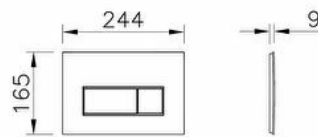

Collection: Root

Technical specifications

Colour	Brushed Brass
Height	165
Width	244
Depth	8
Easy Assembly Feature	Yes
Flusher Detail Wc	Push Button
Mounting type	Pre-Wall

Body Coating	PVD
Body Material	Plastic
Packaged Product	
Sizes (WxDxH)	255X200X50
Guarantee	5
Designer	VitrA Design Team
Application Type	Pre-Wall
Finish	PVD
Material	PVD

Marketing Measure (cm)	0,9
------------------------	-----

2A technical drawing**Technical specifications**

Colour: Brushed Brass **Height:** 165 **Width:** 244 **Depth:** 8 **Easy Assembly Feature:** Yes **Flusher Detail Wc:** Push Button **Mounting type:** Pre-Wall **Body Coating:** PVD **Body Material:** Plastic **Packaged Product Sizes (WxDxH):** 255X200X50 **Guarantee:** 5 **Designer:** VitrA Design Team **Application Type:** Pre-Wall **Finish:** PVD **Material:** PVD **Marketing Measure (cm):** 0,9