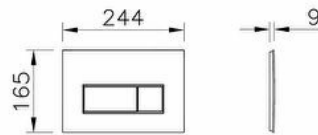

Collection: Root

Technical specifications

Colour	Gloss Black
Height	165
Width	244
Depth	8
Easy Assembly Feature	Yes
Body Coating	Paint
Flusher Detail Wc	Push Button

Mounting type	Pre-Wall
Body Material	Plastic
Packaged Product	
Sizes (WxDxH)	255X200X50
Guarantee	5
Designer	Vitra Design Team
Application Type	Pre-Wall
Marketing Measure (cm)	0,9

2A technical drawing**Technical specifications**

Colour: Gloss Black **Height:** 165 **Width:** 244 **Depth:** 8 **Easy Assembly Feature:** Yes **Body Coating:** Paint **Flusher Detail Wc:** Push Button **Mounting type:** Pre-Wall **Body Material:** Plastic **Packaged Product Sizes (WxDxH):** 255X200X50 **Guarantee:** 5 **Designer:** VitrA Design Team **Application Type:** Pre-Wall **Marketing Measure (cm):** 0,9