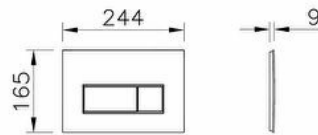

Collection: Root

Technical specifications

Colour	Brushed Nickel
Height	165
Width	244
Depth	8
Easy Assembly Feature	Yes
Flusher Detail Wc	Push Button

Mounting type	Pre-Wall
Body Coating	PVD
Body Material	Plastic
Packaged Product	255X200X50
Sizes (WxDxH)	
Guarantee	5
Designer	Vitra Design Team
Application Type	Pre-Wall
Finish	PVD

Material	PVD
Marketing Measure (cm)	0,9

2A technical drawing**Technical specifications**

Colour: Brushed Nickel **Height:** 165 **Width:** 244 **Depth:** 8 **Easy Assembly Feature:** Yes **Flusher Detail Wc:** Push Button **Mounting type:** Pre-Wall **Body Coating:** PVD **Body Material:** Plastic **Packaged Product Sizes (WxDxH):** 255X200X50 **Guarantee:** 5 **Designer:** VitrA Design Team **Application Type:** Pre-Wall **Finish:** PVD **Material:** PVD **Marketing Measure (cm):** 0,9