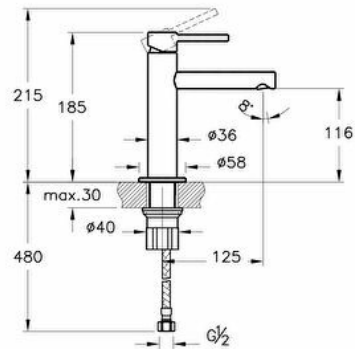

Collection: Origin

Technical specifications

Colour	Soft Copper
Height	185
Width	58
Depth	160
Designer	VitrA Design Team
Easy Assembly Feature	Yes
Finish	PVD

Guarantee	5
Material	PVD
Mixing Capability with Air	Yes
Mounting type	Countertop
Packaged Product Sizes (WxDxH)	395X210X75
Spout Length	125
Aerator	Short
Badge Diameter	D58

Body Material	Brass
Cartridge	Standard
# of Water Inlet	Double Inlet
Operating Pressure	Min:0.5-Max:10Recommended(1-5)
Spout Height	116
Outlet Turning Angle	Fixed
Hole Quantity	1

2A technical drawing

**Technical specifications**

Colour: Soft Copper **Height:** 185 **Width:** 58 **Depth:** 160 **Designer:** VitrA Design Team **Easy Assembly Feature:** Yes **Finish:** PVD
Guarantee: 5 **Material:** PVD **Mixing Capability with Air:** Yes **Mounting type:** Countertop **Packaged Product Sizes (WxDxH):**
395X210X75 **Spout Length:** 125 **Aerator:** Short **Badge Diameter:** D58 **Body Material:** Brass **Cartridge:** Standard **# of Water Inlet:**
Double Inlet **Operating Pressure:** Min:0.5-Max:10Recommended(1-5) **Spout Height:** 116 **Outlet Turning Angle:** Fixed **Hole Quantity:**