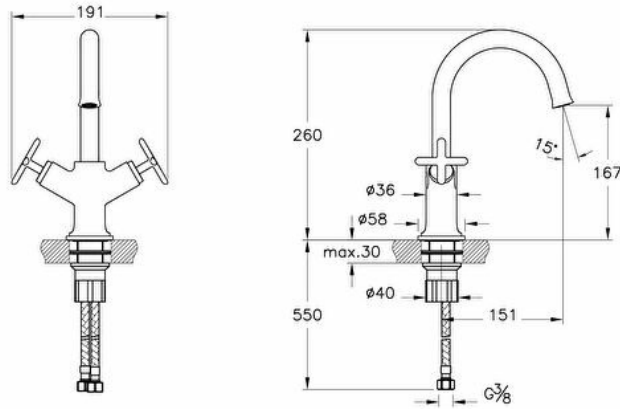

Collection: Origin Classic

Technical specifications

Colour	Chrome
Height	260
Width	193
Depth	196
Finish	Chrome
Material	Chrome
Easy Assembly Feature	Yes

Mixing Capability with Air	Yes
Mounting type	Countertop
Spout Length	151
Aerator	Hidden
Badge Diameter	D58
Body Material	Brass
# of Water Inlet	Double Inlet
Operating Pressure	Min:0.5-Max:10Recommended(1-5)

Outlet Turning Angle	Fixed
Designer	VitrA Design Team
Guarantee	10
Packaged Product Sizes (WxDxH)	300X770X300
Spout Height	167
Spiral Length	600
Spiral Hose Material	Stainless Steel PEX
Hole Quantity	1

2A technical drawing

Technical specifications

Colour: Chrome **Height:** 260 **Width:** 193 **Depth:** 196 **Finish:** Chrome **Material:** Chrome **Easy Assembly Feature:** Yes **Mixing Capability with Air:** Yes **Mounting type:** Countertop **Spout Length:** 151 **Aerator:** Hidden **Badge Diameter:** D58 **Body Material:** Brass **# of Water Inlet:** Double Inlet **Operating Pressure:** Min:0.5-Max:10Recommended(1-5) **Outlet Turning Angle:** Fixed **Designer:** VitrA Design Team **Guarantee:** 10 **Packaged Product Sizes (WxDxH):** 300X770X300 **Spout Height:** 167 **Spiral Length:** 600 **Spiral Hose Material:** Stainless Steel PEX **Hole Quantity:** 1