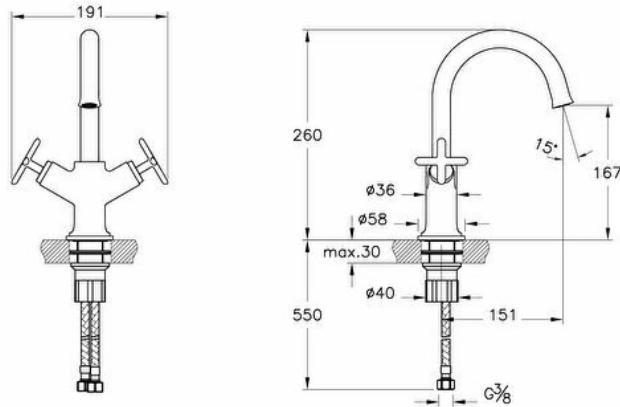

Collection: Origin Classic

Technical specifications

Colour	Soft Copper	Mounting type	Countertop
Height	260	Spiral Hose Material	Stainless Steel PEX
Width	193	Spiral Length	600
Depth	196	Spout Length	151
Easy Assembly Feature	Yes	Water Label Class	Dark Green (0 < Flow Rate ≤ 6)
Finish	PVD	Aerator	Hidden
Material	PVD	Badge Diameter	D58
Mixing Capability with Air	Yes	Body Material	Brass
# of Water Inlet	Double Inlet	Spout Height	167
Number of Functions	6	Hole Quantity	1
Operating Pressure	Min:0.5-Max:10Recommended(1-5)		
Outlet Turning Angle	Fixed		
Designer	VitrA Design Team		
Packaged Product Sizes (WxDxH)	400X240X220		
Guarantee	5		

2A technical drawing

Technical specifications

Colour: Soft Copper **Height:** 260 **Width:** 193 **Depth:** 196 **Easy Assembly Feature:** Yes **Finish:** PVD **Material:** PVD **Mixing Capability with Air:** Yes **Mounting type:** Countertop **Spiral Hose Material:** Stainless Steel PEX **Spiral Length:** 600 **Spout Length:** 151 **Water Label Class:** Dark Green (0 < Flow Rate ≤ 6) **Aerator:** Hidden **Badge Diameter:** D58 **Body Material:** Brass **# of Water Inlet:** Double Inlet **Number of Functions:** 6 **Operating Pressure:** Min:0.5-Max:10Recommended(1-5) **Outlet Turning Angle:** Fixed **Designer:** VitrA Design Team **Packaged Product Sizes (WxDxH):** 400X240X220 **Guarantee:** 5 **Spout Height:** 167 **Hole Quantity:** 1